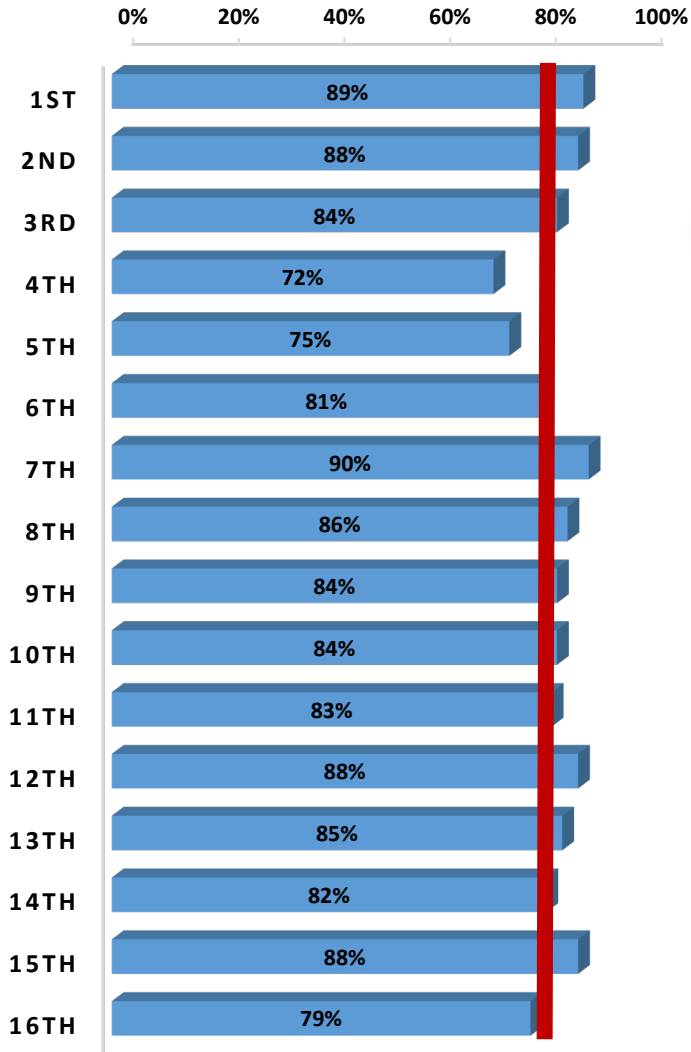

South Carolina / Family Court Circuits Meeting Benchmark

South Carolina / Family Court Counties Meeting Benchmark

0% 20% 40% 60% 80% 100%

Run date May 17, 2024