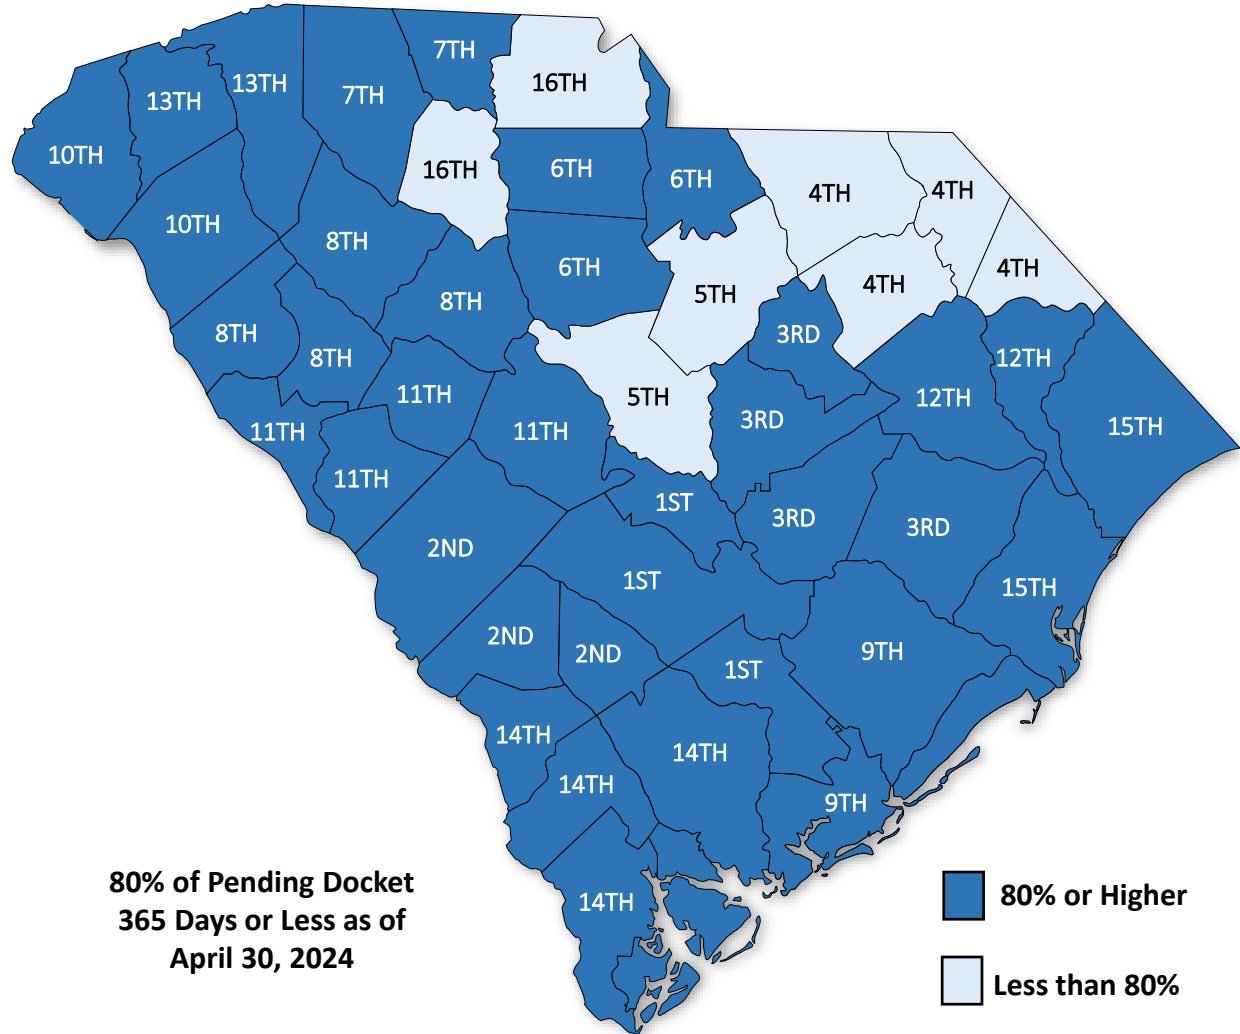

South Carolina / Family Court Circuits Meeting Benchmark

South Carolina / Family Court Counties Meeting Benchmark

0% 20% 40% 60% 80% 100%

Run date May 17, 2024