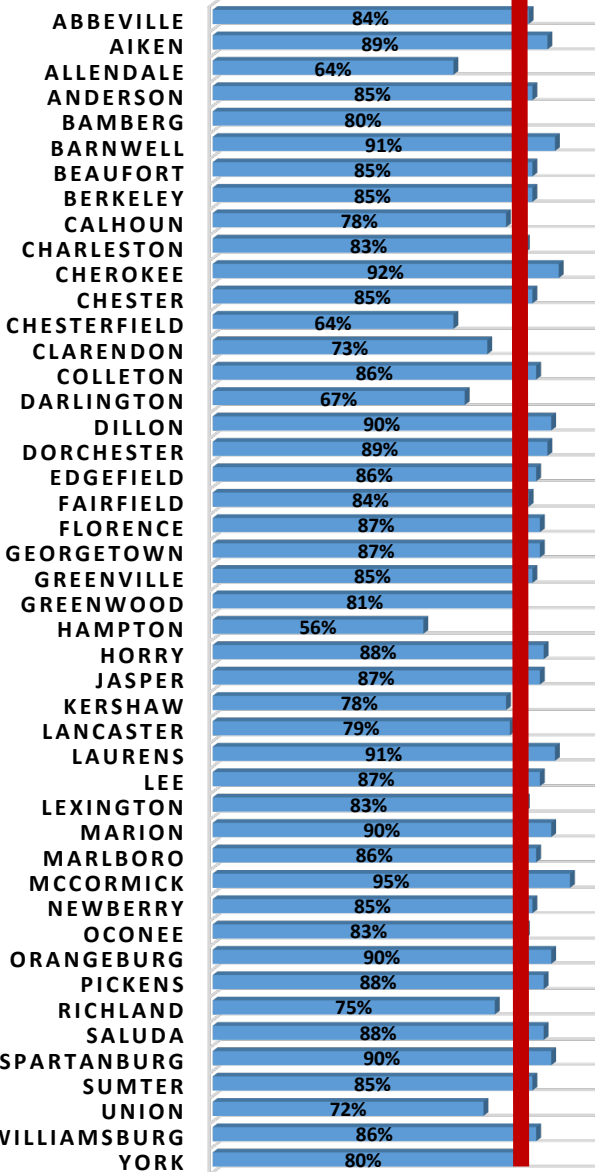

South Carolina / Family Court Circuits Meeting Benchmark

South Carolina / Family Court Counties Meeting Benchmark

0% 20% 40% 60% 80% 100%

Run date May 17, 2024