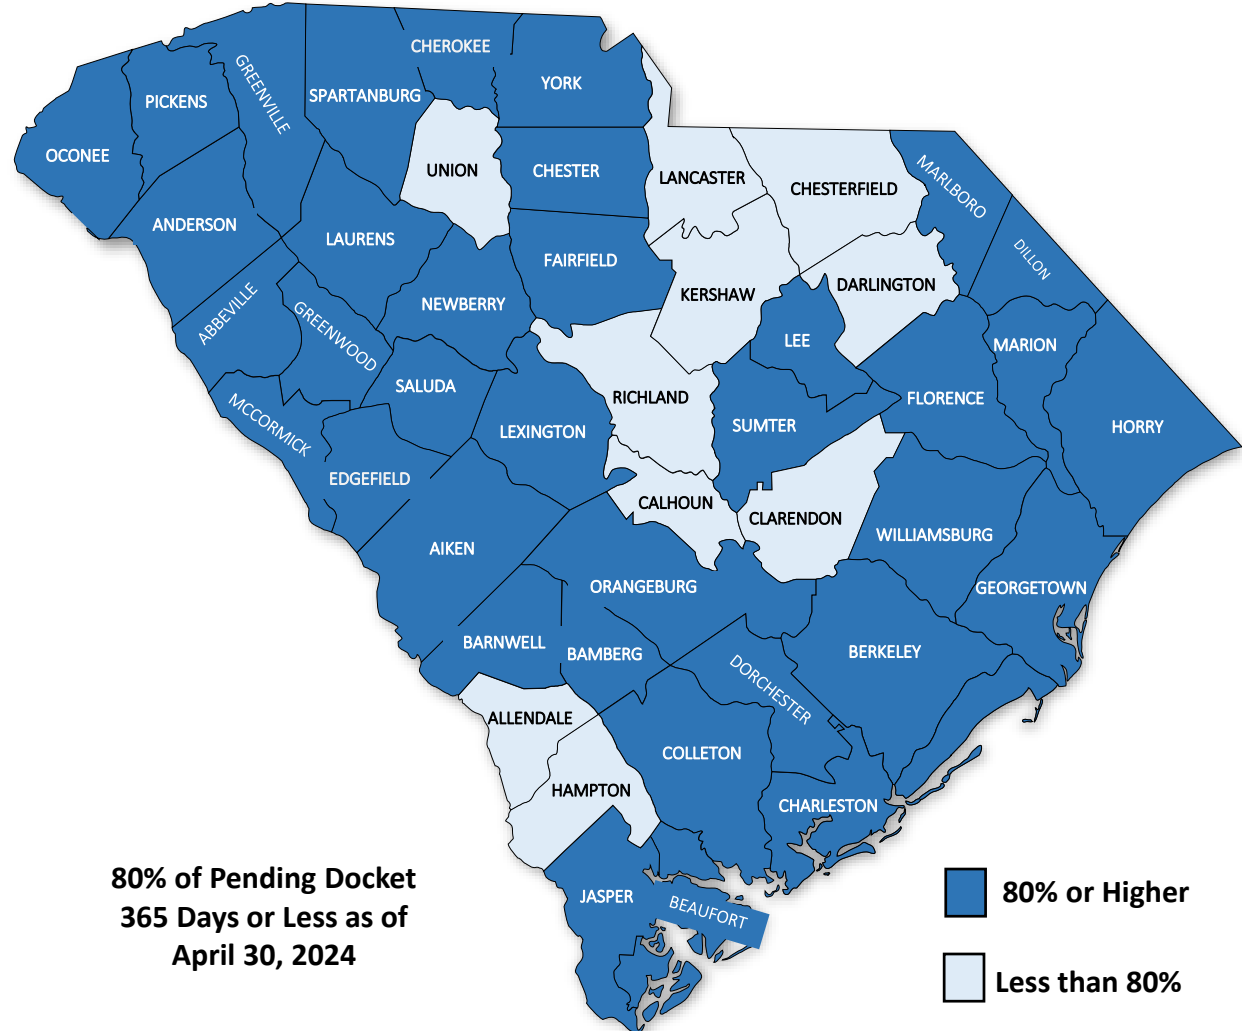

South Carolina / Family Court Circuits Meeting Benchmark

South Carolina / Family Court Counties Meeting Benchmark

0% 20% 40% 60% 80% 100%

Run date May 17, 2024