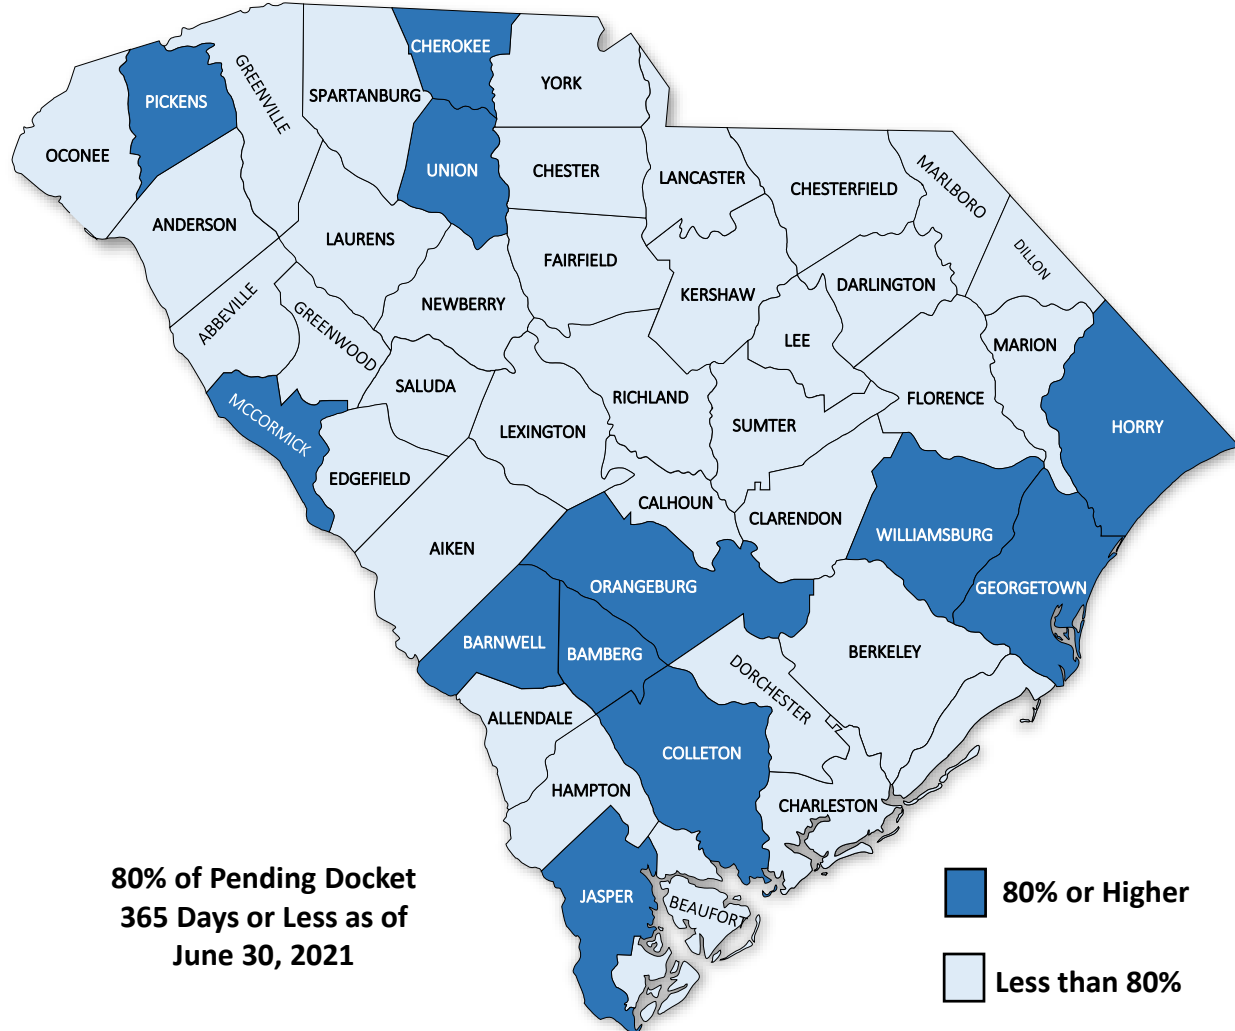

# South Carolina / Family Court Circuits Meeting Benchmark

# South Carolina / Family Court Counties Meeting Benchmark

Run date December 9, 2021