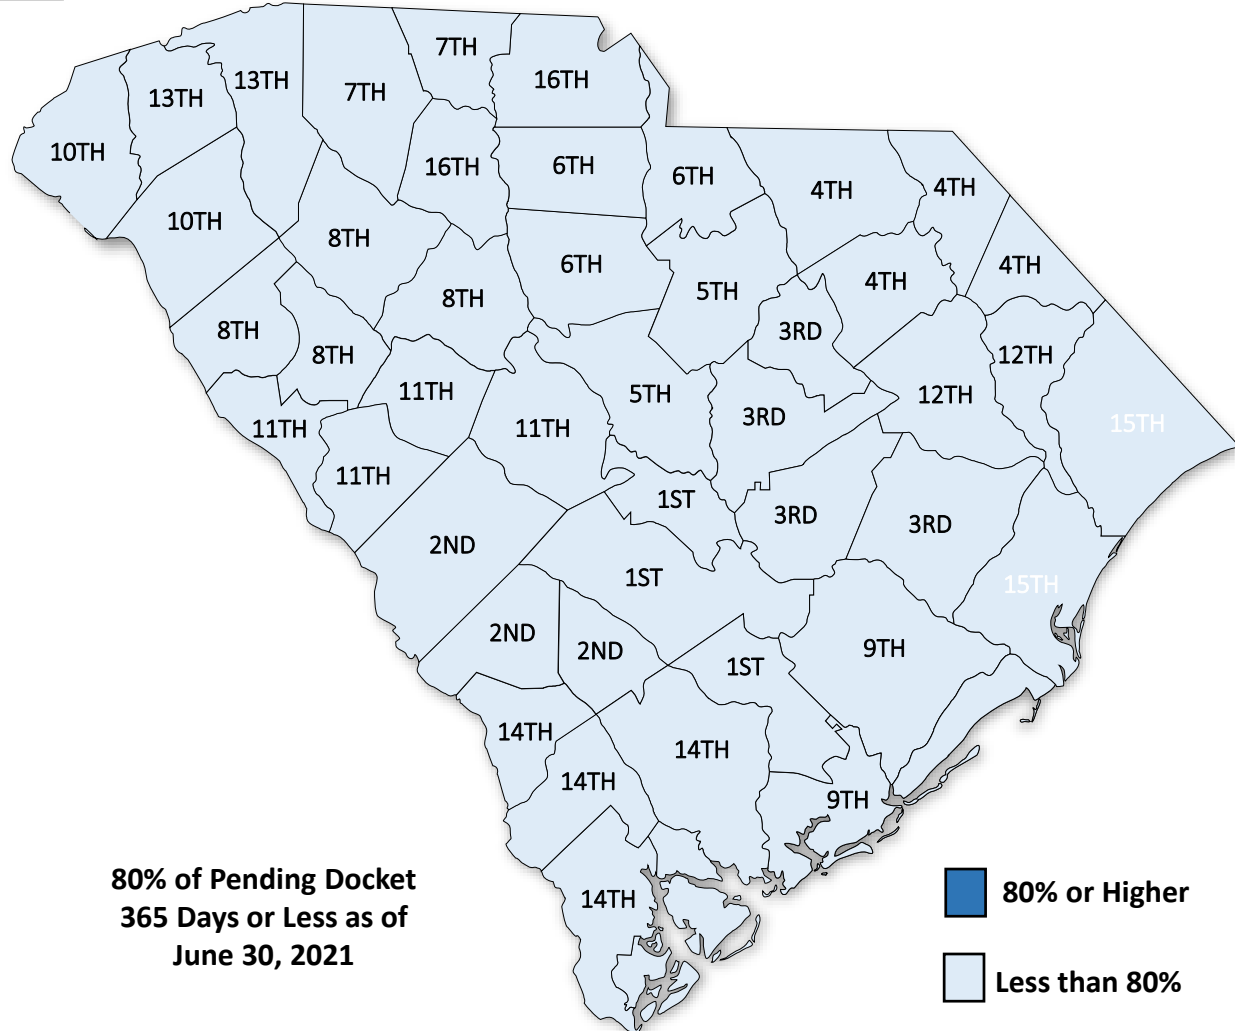

# South Carolina / Family Court Circuits Meeting Benchmark

# South Carolina / Family Court Counties Meeting Benchmark

Run date December 9, 2021