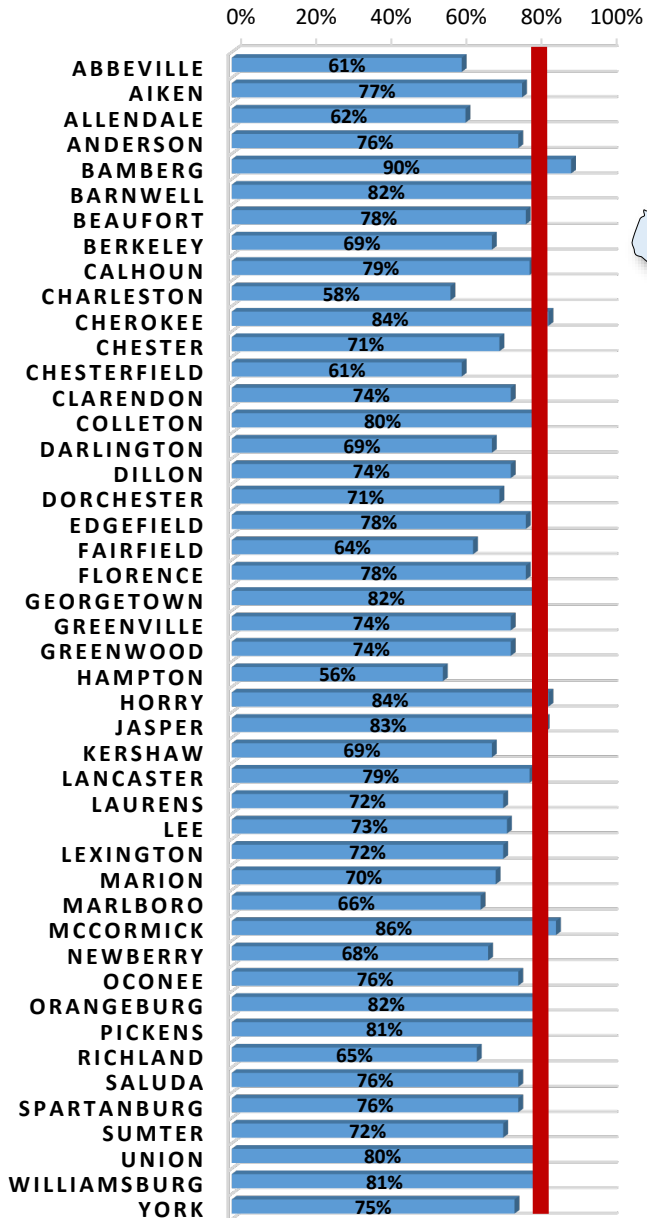

# South Carolina / Family Court Circuits Meeting Benchmark

# South Carolina / Family Court Counties Meeting Benchmark

Run date December 9, 2021