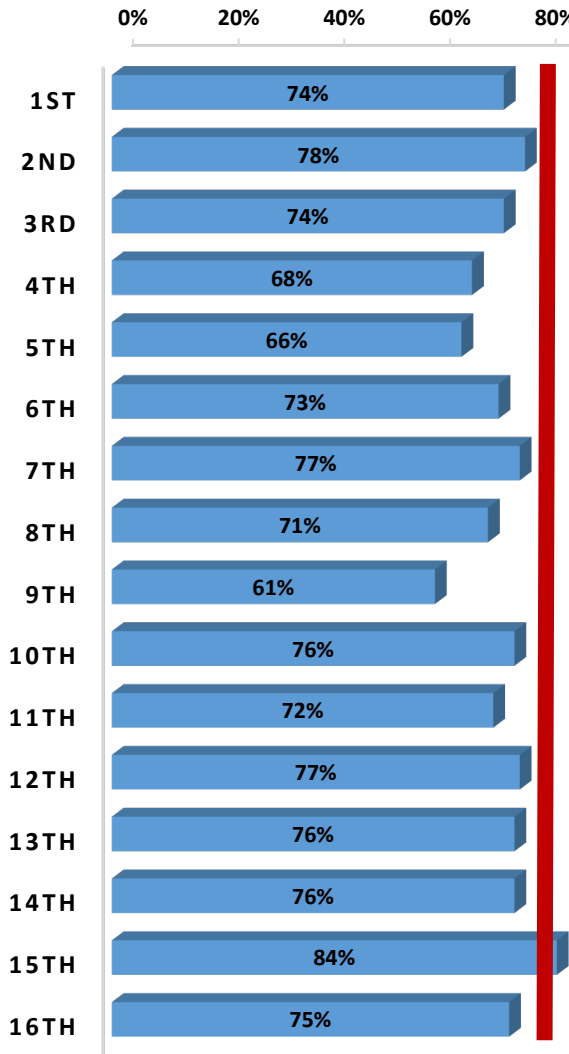

# South Carolina / Family Court Circuits Meeting Benchmark

# South Carolina / Family Court Counties Meeting Benchmark

Run date December 9, 2021