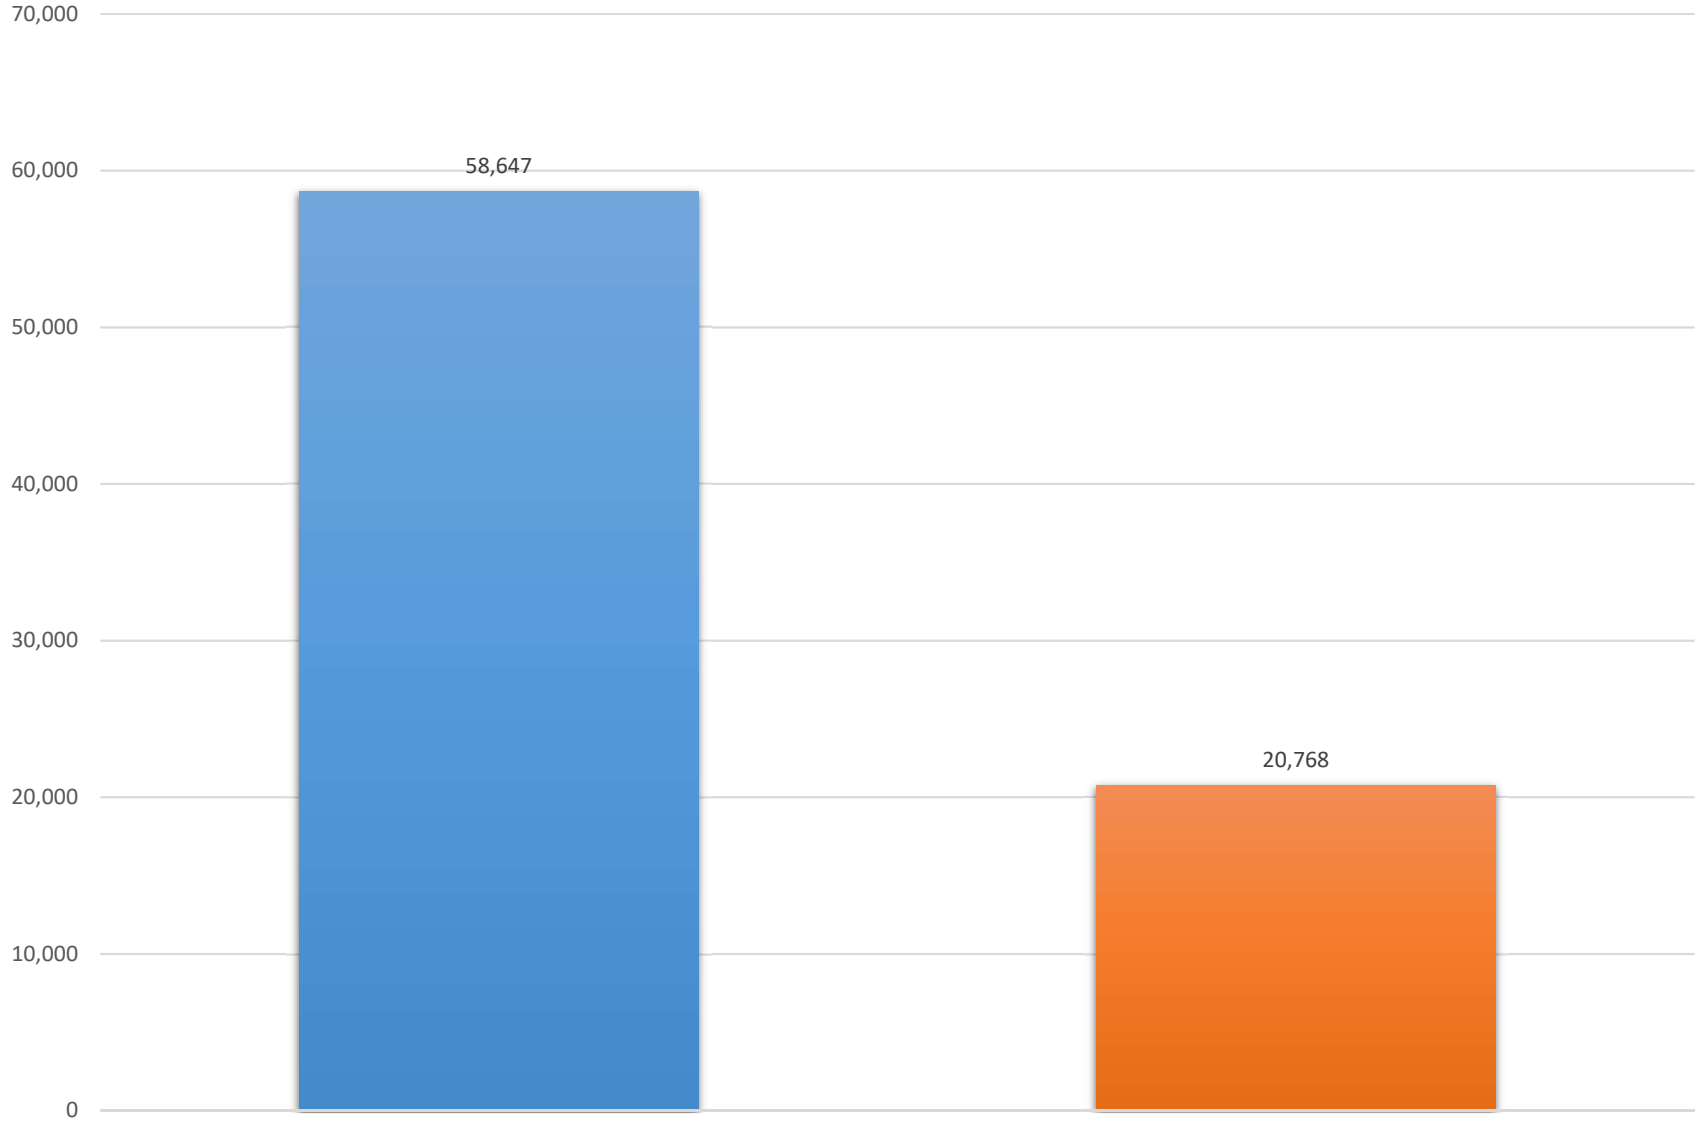

Municipal Cases Pending by Case Type as of July 1st, 2024

Municipal CRTR Cases Pending

Municipal CRTR Cases Pending GT 18 Months