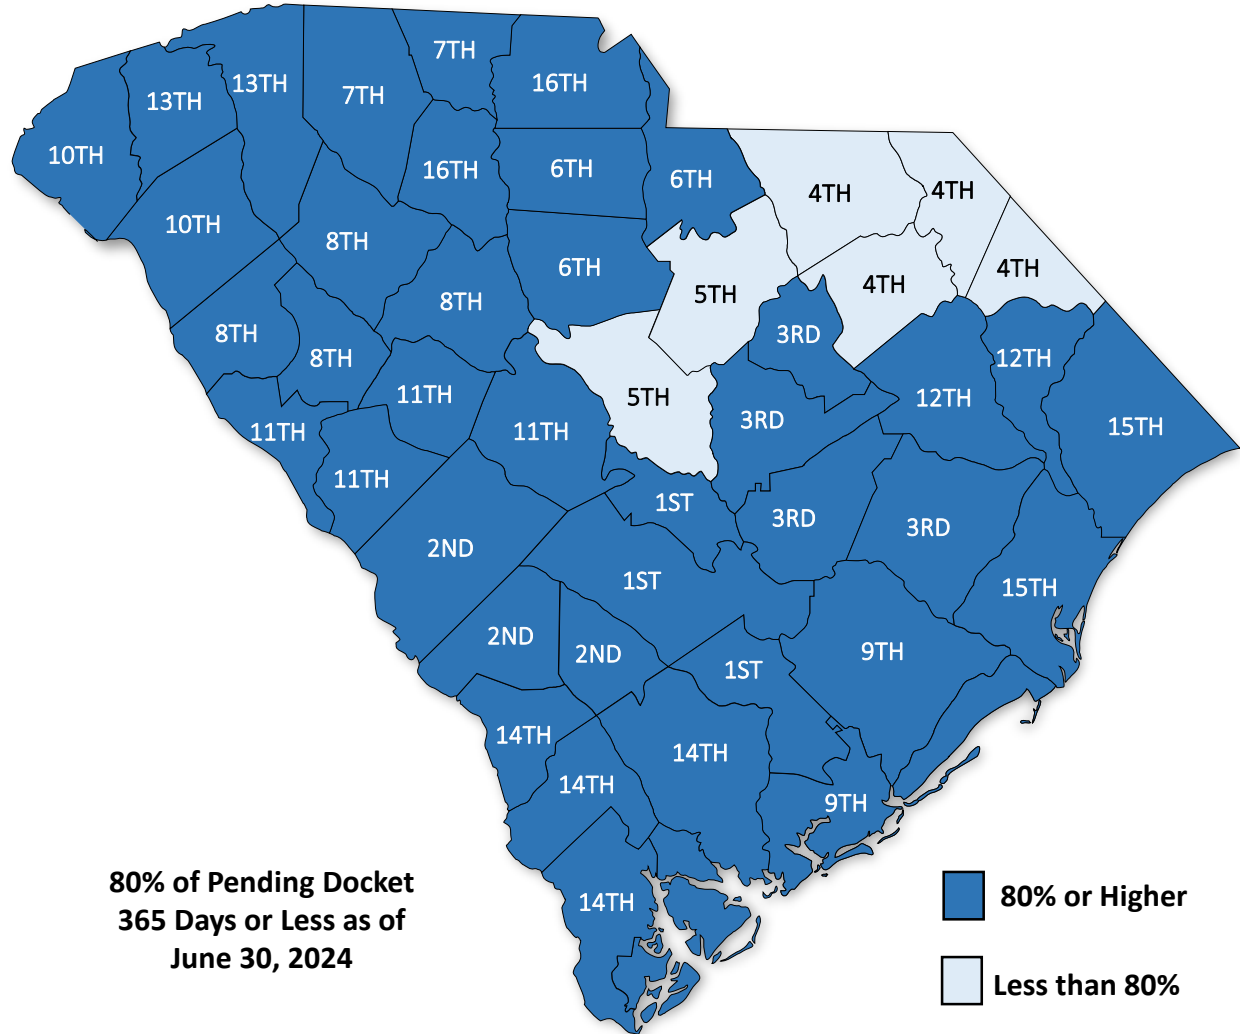

South Carolina / Family Court Circuits Meeting Benchmark

South Carolina / Family Court Counties Meeting Benchmark

0% 20% 40% 60% 80% 100%

Run date July 10, 2024