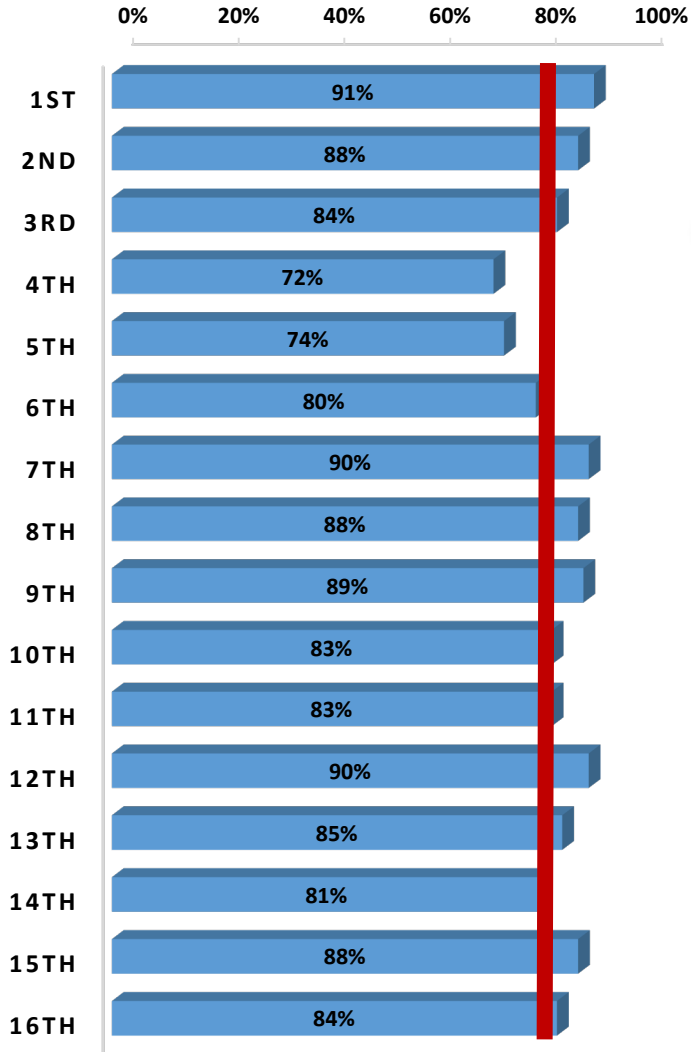

South Carolina / Family Court Circuits Meeting Benchmark

South Carolina / Family Court Counties Meeting Benchmark

0% 20% 40% 60% 80% 100%

Run date July 10, 2024