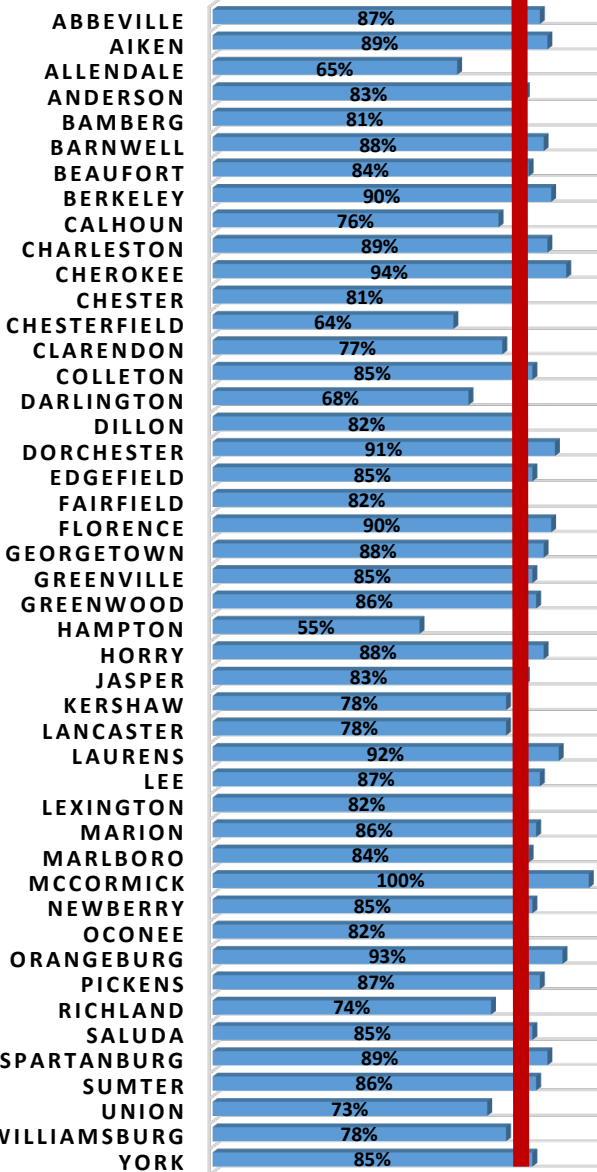

South Carolina / Family Court Circuits Meeting Benchmark

South Carolina / Family Court Counties Meeting Benchmark

0% 20% 40% 60% 80% 100%

Run date July 10, 2024