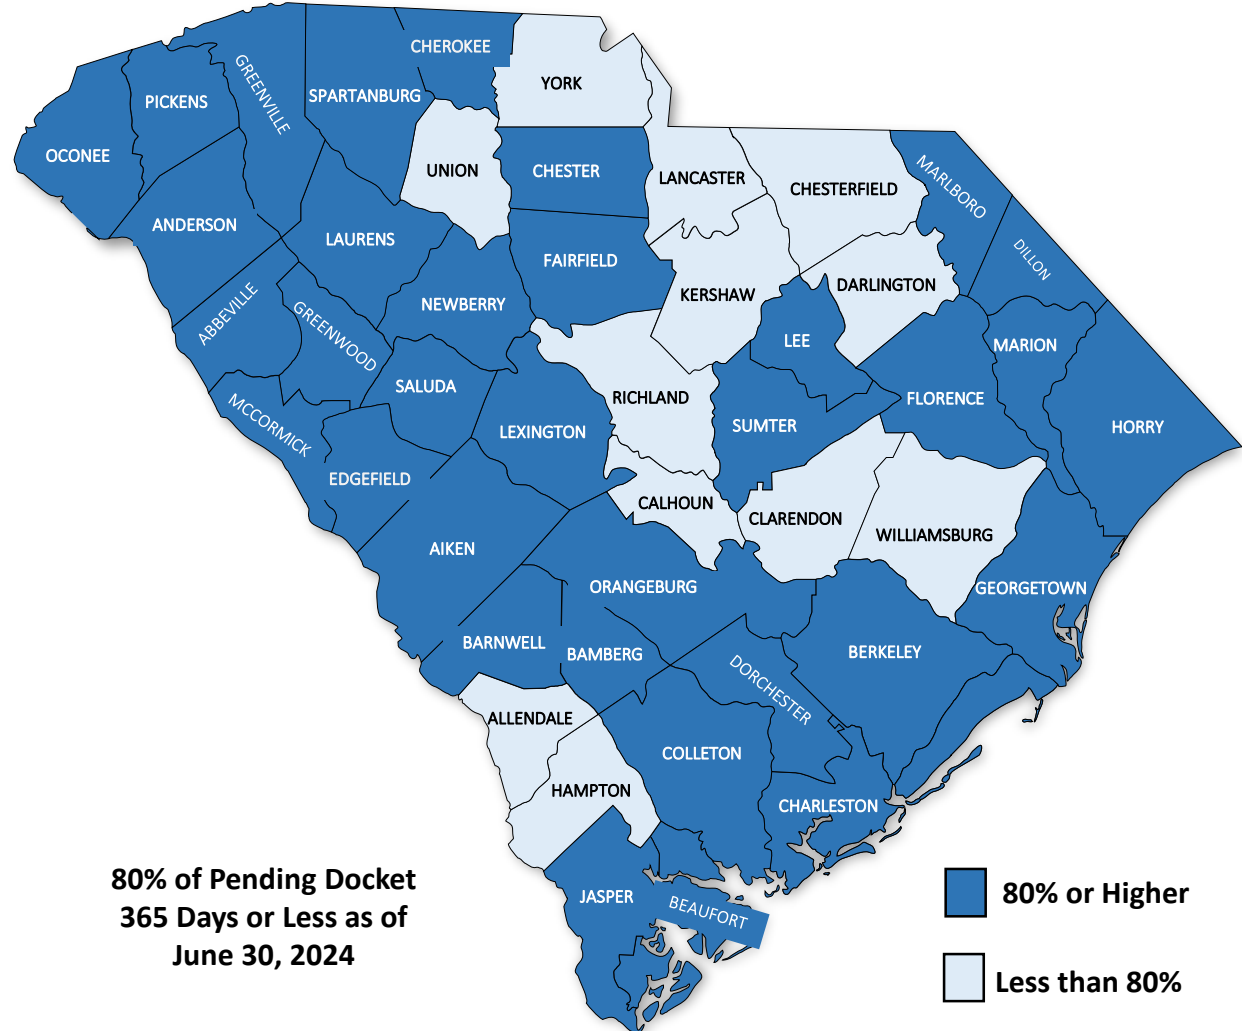

South Carolina / Family Court Circuits Meeting Benchmark

South Carolina / Family Court Counties Meeting Benchmark

0% 20% 40% 60% 80% 100%

Run date July 10, 2024