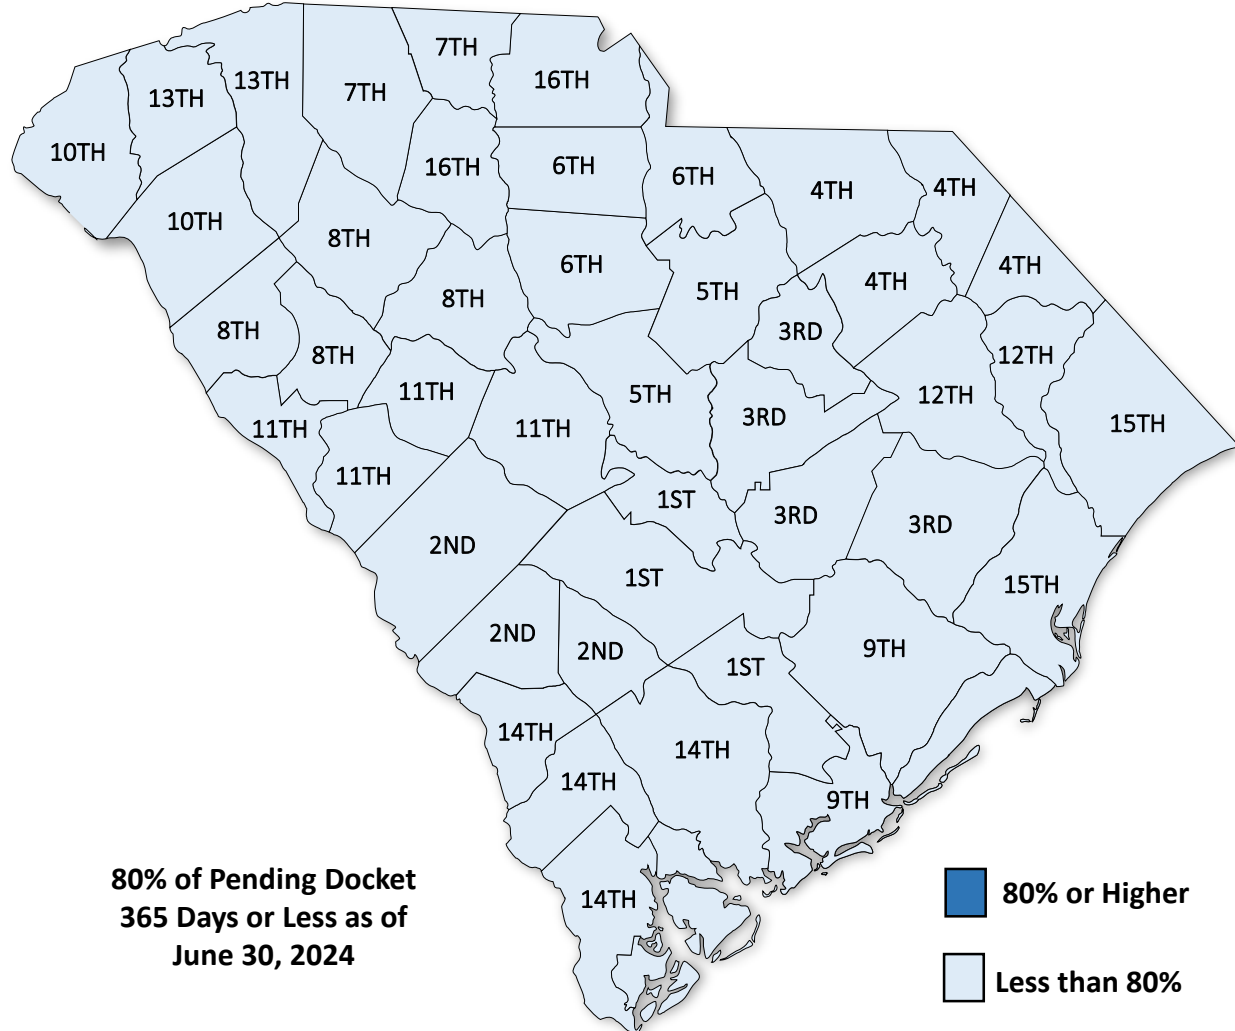

South Carolina / General Sessions Court Circuits Meeting Benchmark

South Carolina / General Sessions Court

Counties Meeting Benchmark

0% 20% 40% 60% 80% 100%