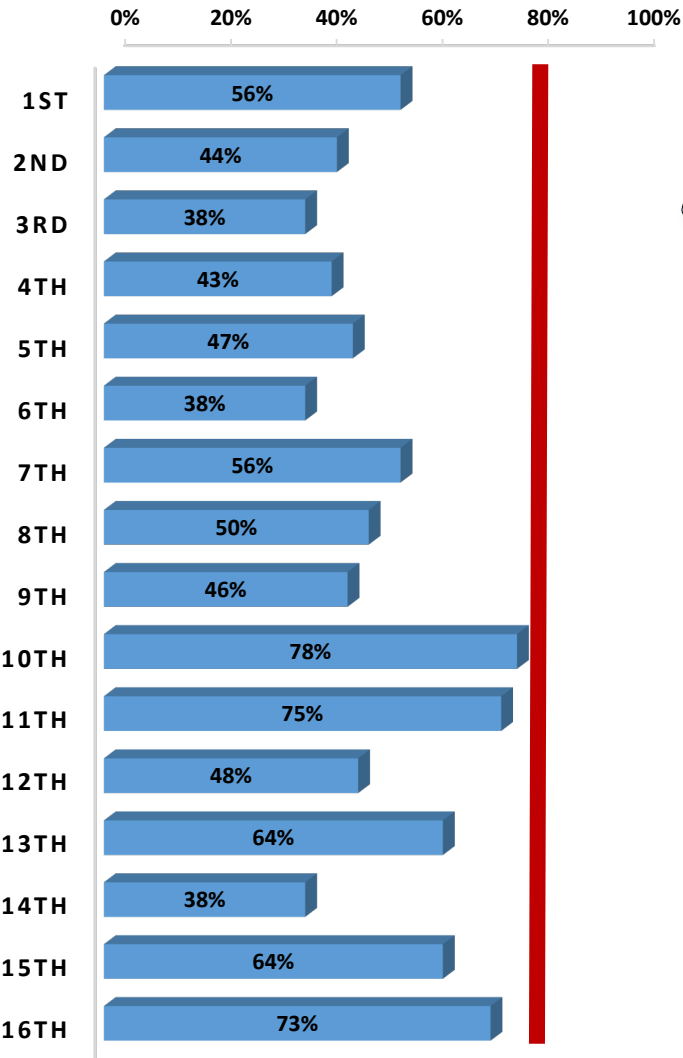

South Carolina / General Sessions Court Circuits Meeting Benchmark

South Carolina / General Sessions Court

Counties Meeting Benchmark

0% 20% 40% 60% 80% 100%