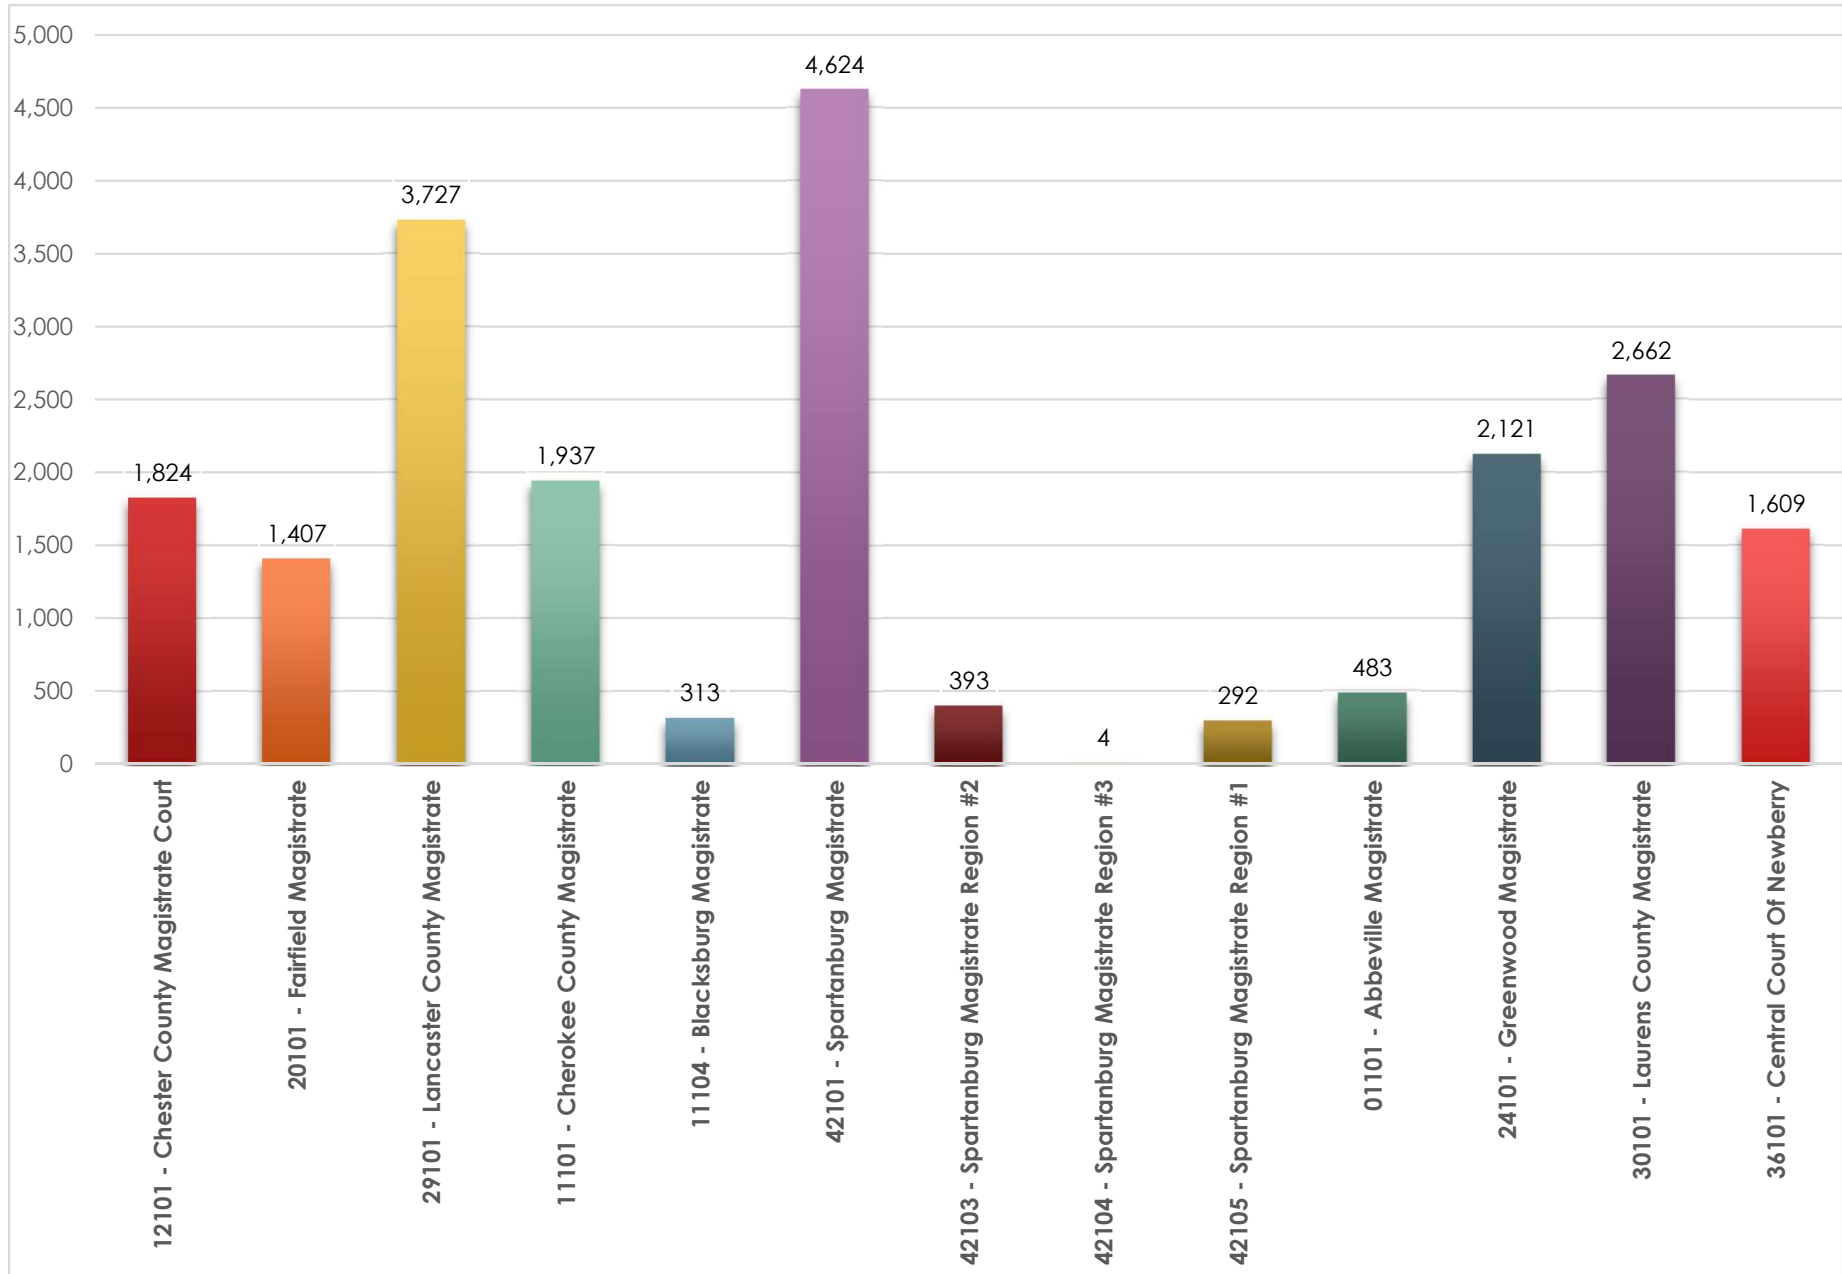

Magistrate Criminal and Traffic Cases Pending as of June 1st, 2024

Magistrate Criminal and Traffic Cases Pending as of June 1st, 2024

Magistrate Criminal and Traffic Cases Pending as of June 1st, 2024

Magistrate Criminal and Traffic Cases Pending as of June 1st, 2024

Magistrate Criminal and Traffic Cases Pending as of June 1st, 2024

Magistrate Criminal and Traffic Cases Pending as of June 1st, 2024