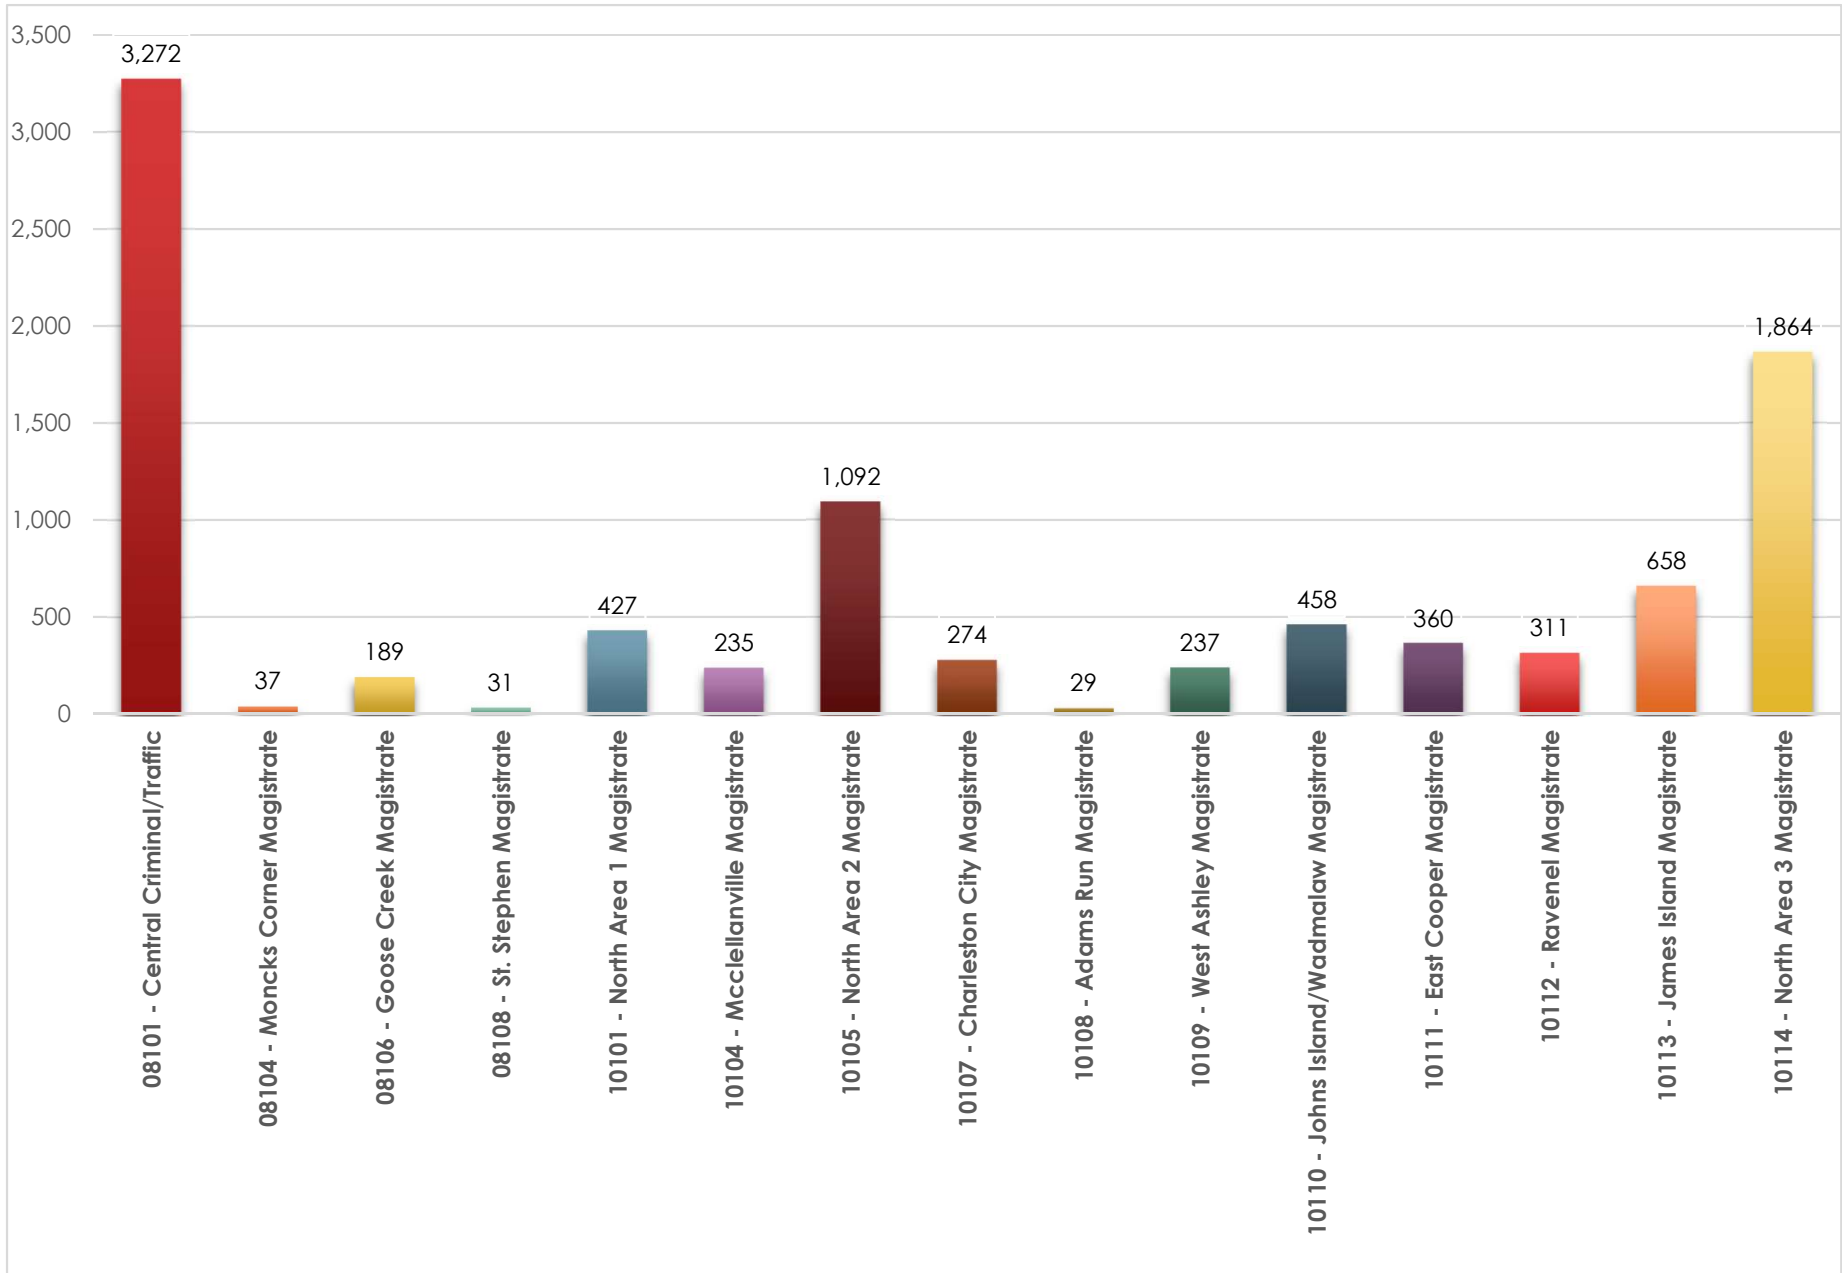

Magistrate Criminal and Traffic Cases Pending as of June 1st, 2024

Magistrate Criminal and Traffic Cases Pending as of June 1st, 2024

Magistrate Criminal and Traffic Cases Pending as of June 1st, 2024

Magistrate Criminal and Traffic Cases Pending as of June 1st, 2024

Magistrate Criminal and Traffic Cases Pending as of June 1st, 2024

Magistrate Criminal and Traffic Cases Pending as of June 1st, 2024