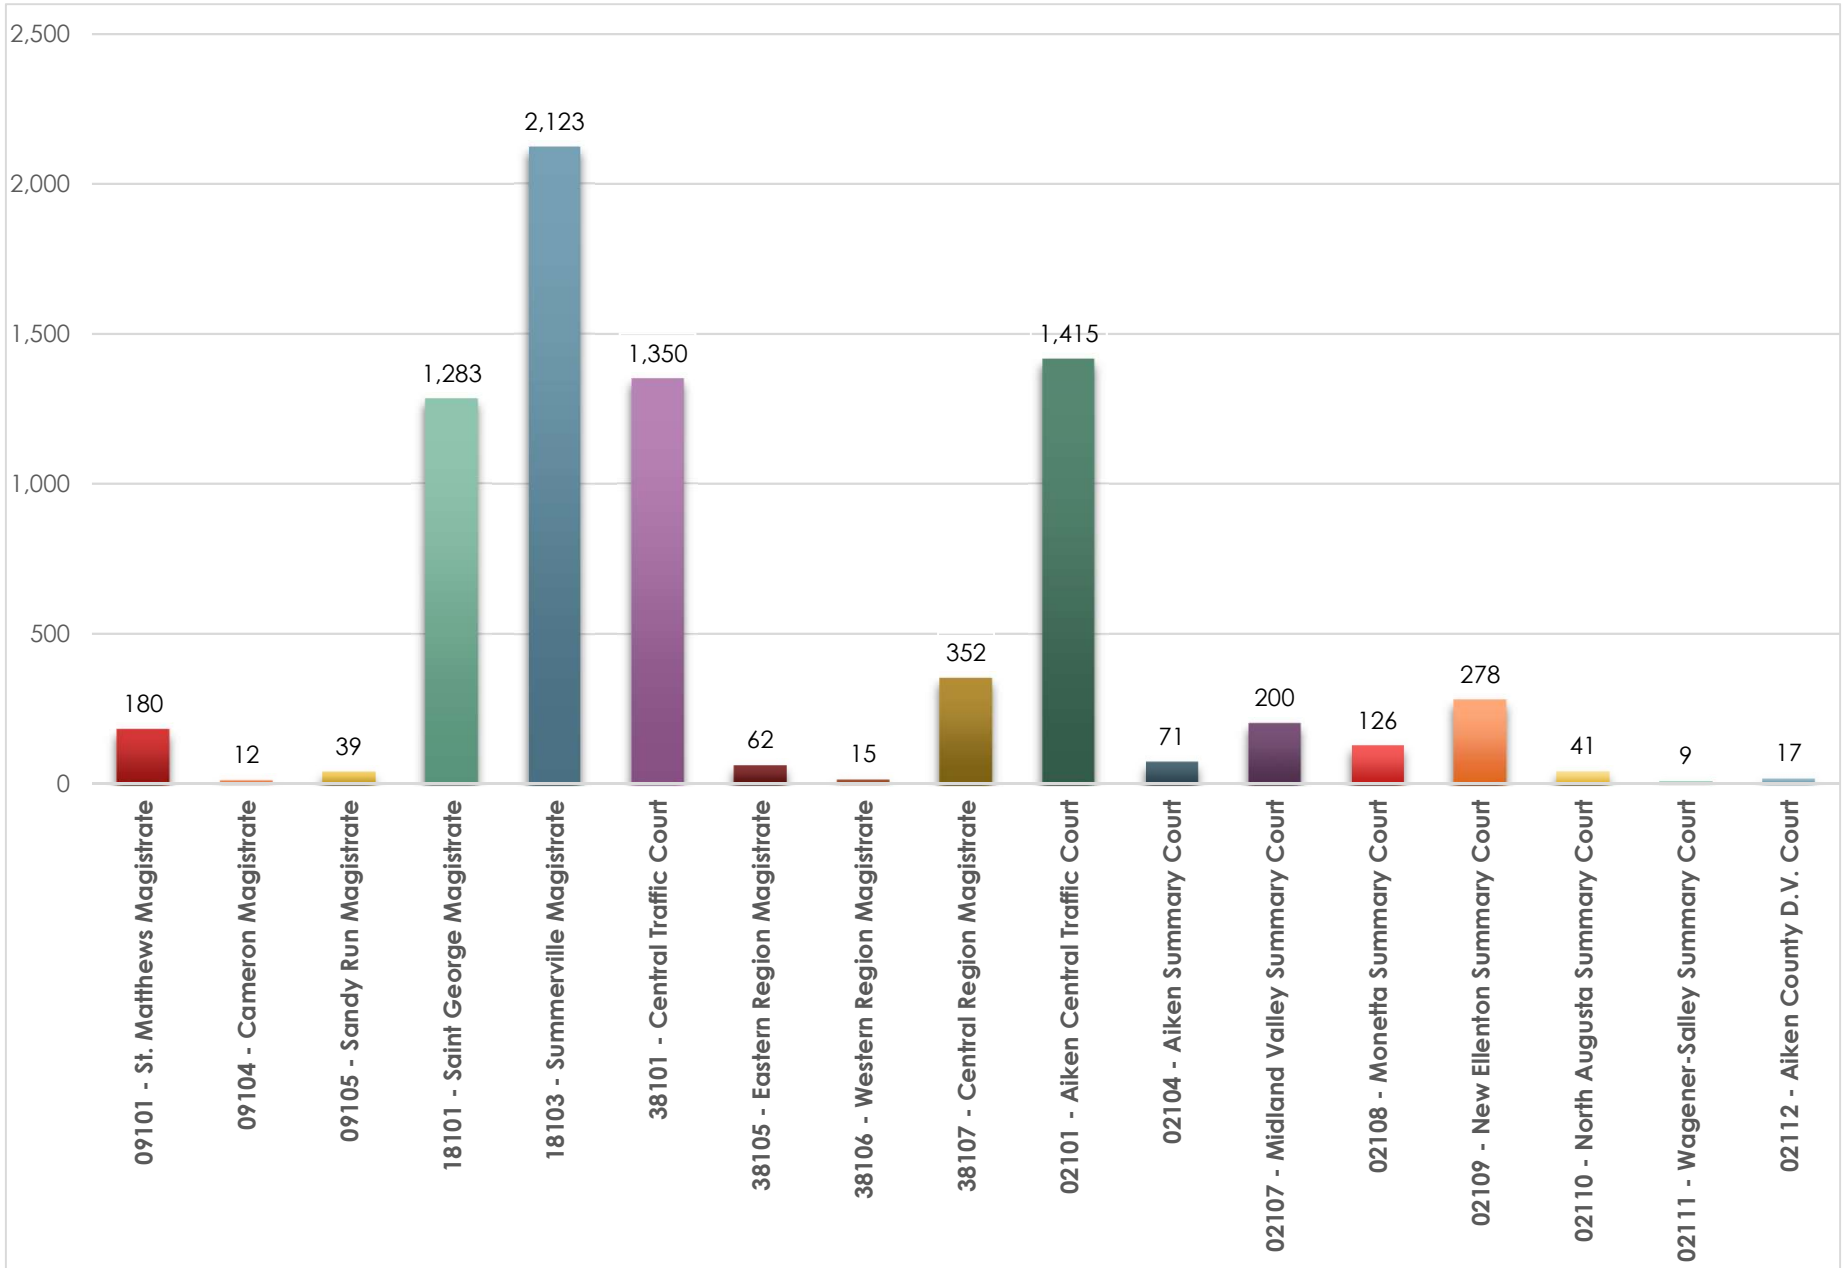

Magistrate Criminal and Traffic Cases Pending as of June 1st, 2024

Magistrate Criminal and Traffic Cases Pending as of June 1st, 2024

Magistrate Criminal and Traffic Cases Pending as of June 1st, 2024

Magistrate Criminal and Traffic Cases Pending as of June 1st, 2024

Magistrate Criminal and Traffic Cases Pending as of June 1st, 2024

Magistrate Criminal and Traffic Cases Pending as of June 1st, 2024