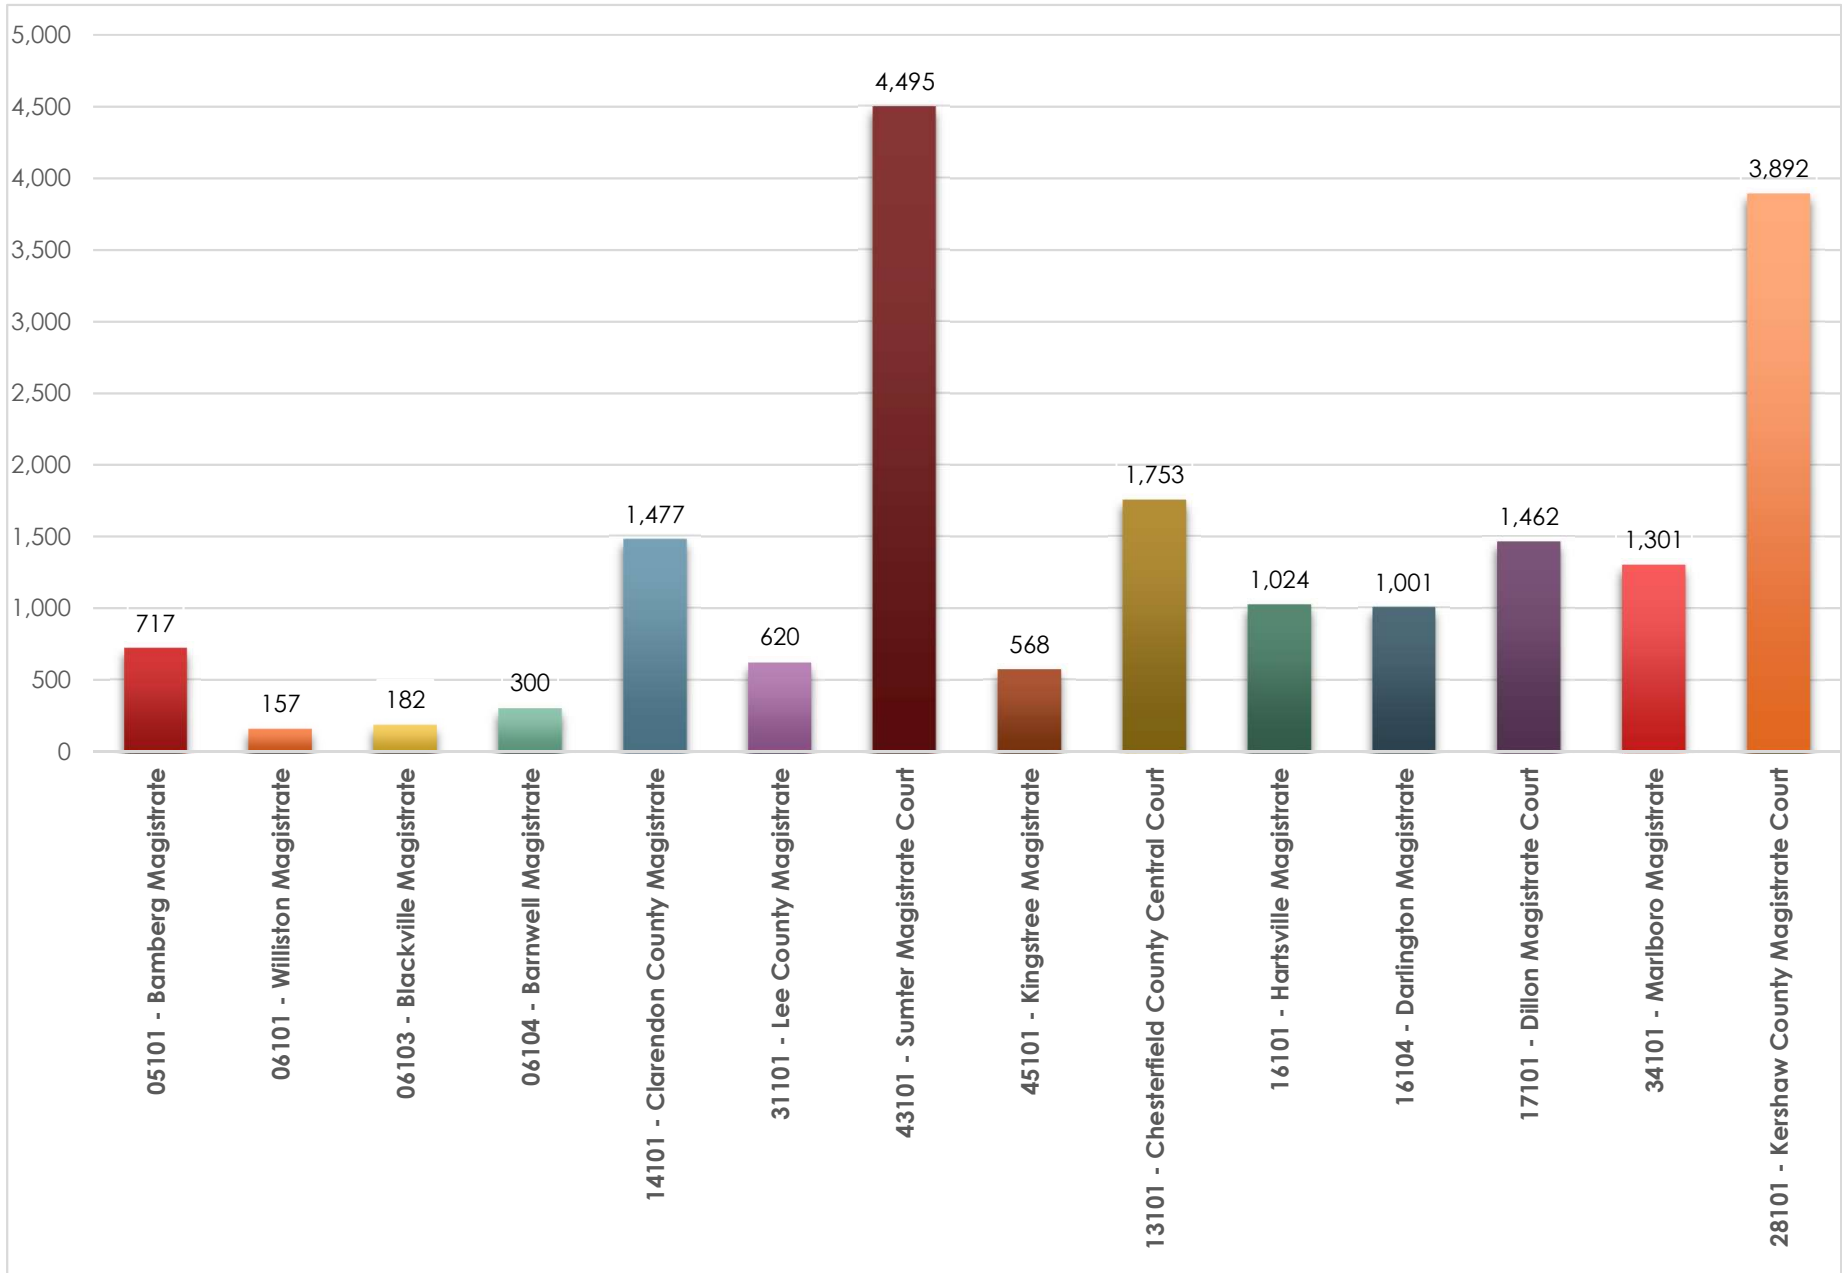

Magistrate Criminal and Traffic Cases Pending as of June 1st, 2024

Magistrate Criminal and Traffic Cases Pending as of June 1st, 2024

Magistrate Criminal and Traffic Cases Pending as of June 1st, 2024

Magistrate Criminal and Traffic Cases Pending as of June 1st, 2024

Magistrate Criminal and Traffic Cases Pending as of June 1st, 2024

Magistrate Criminal and Traffic Cases Pending as of June 1st, 2024