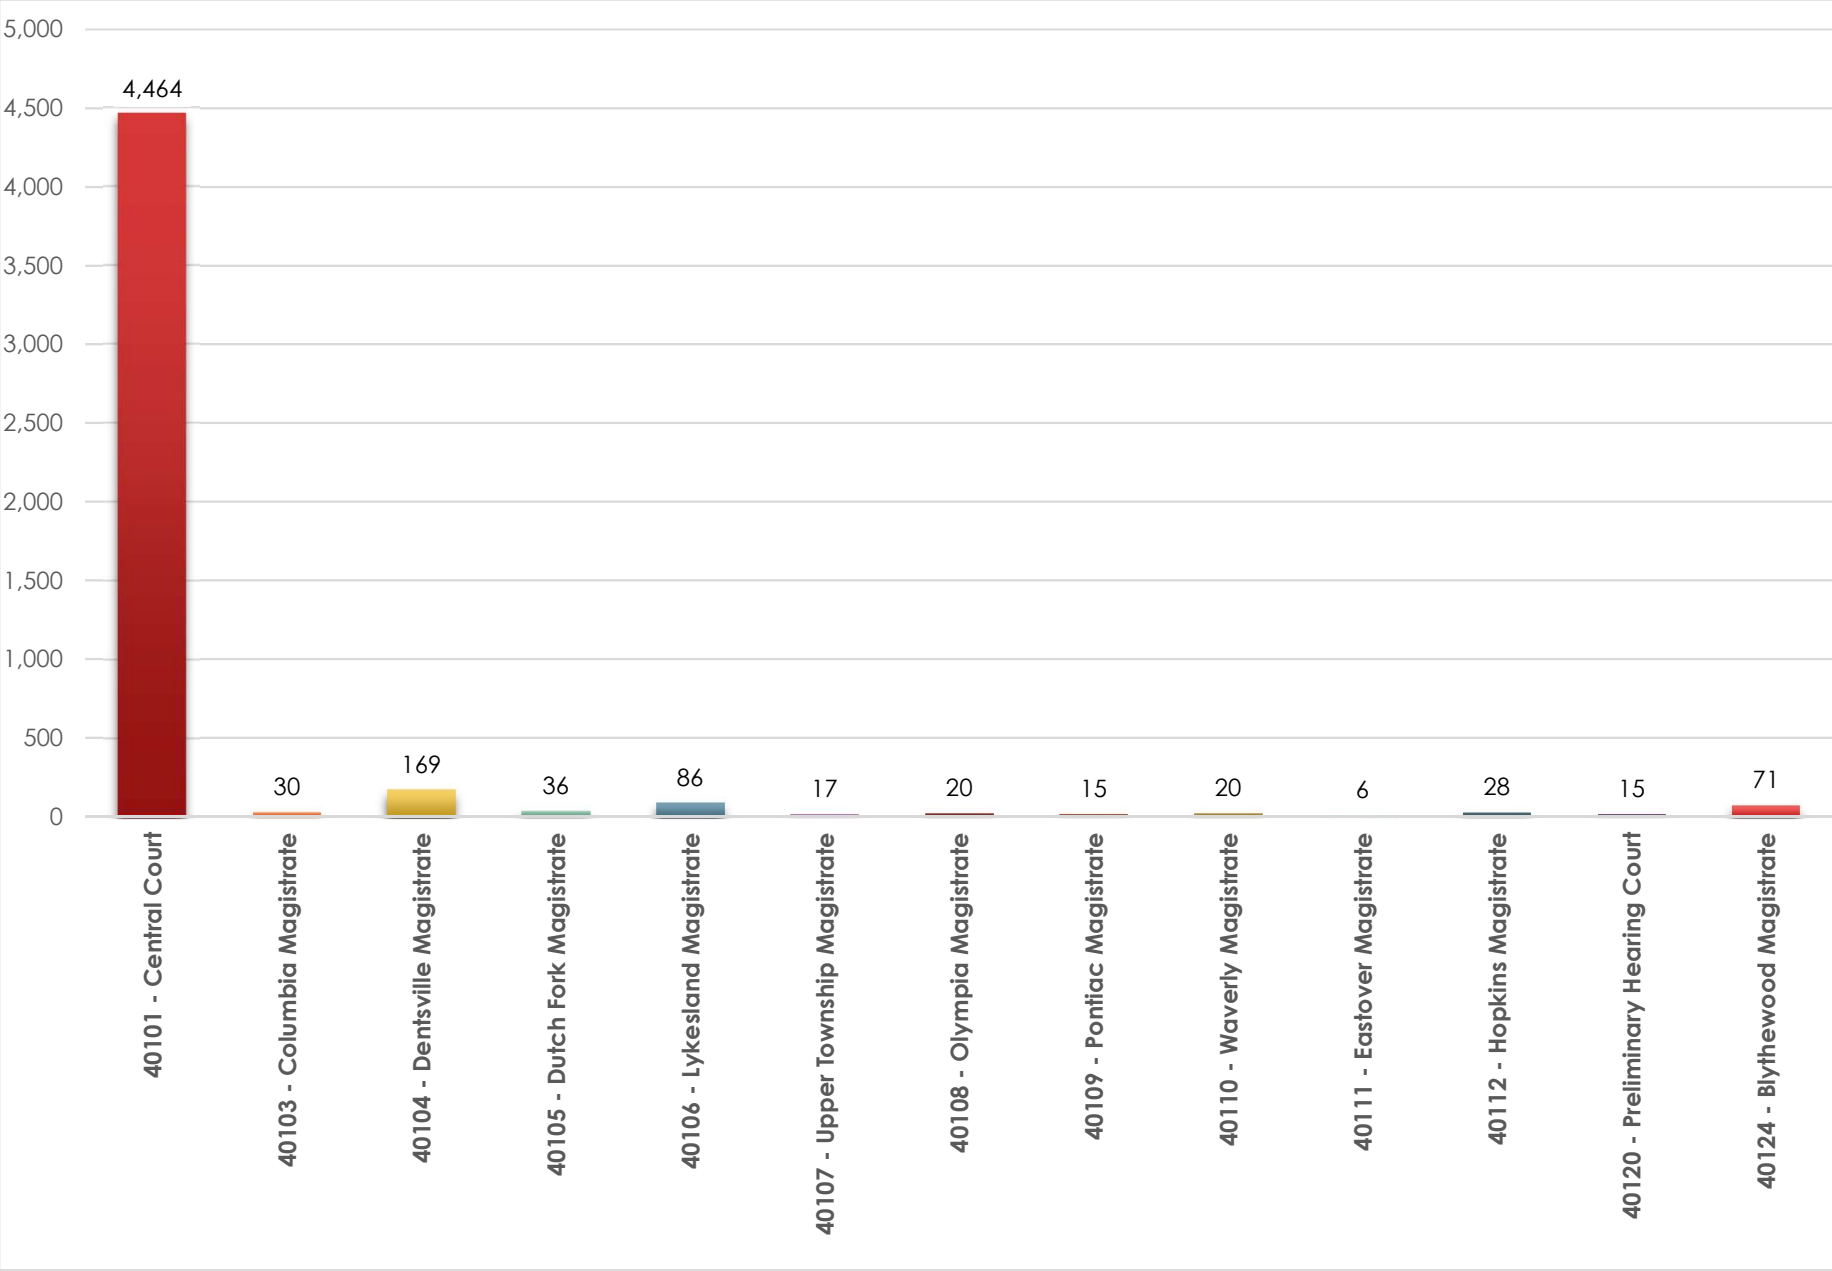

Magistrate Criminal and Traffic Cases Pending as of June 1st, 2024

Magistrate Criminal and Traffic Cases Pending as of June 1st, 2024

Magistrate Criminal and Traffic Cases Pending as of June 1st, 2024

Magistrate Criminal and Traffic Cases Pending as of June 1st, 2024

Magistrate Criminal and Traffic Cases Pending as of June 1st, 2024

Magistrate Criminal and Traffic Cases Pending as of June 1st, 2024