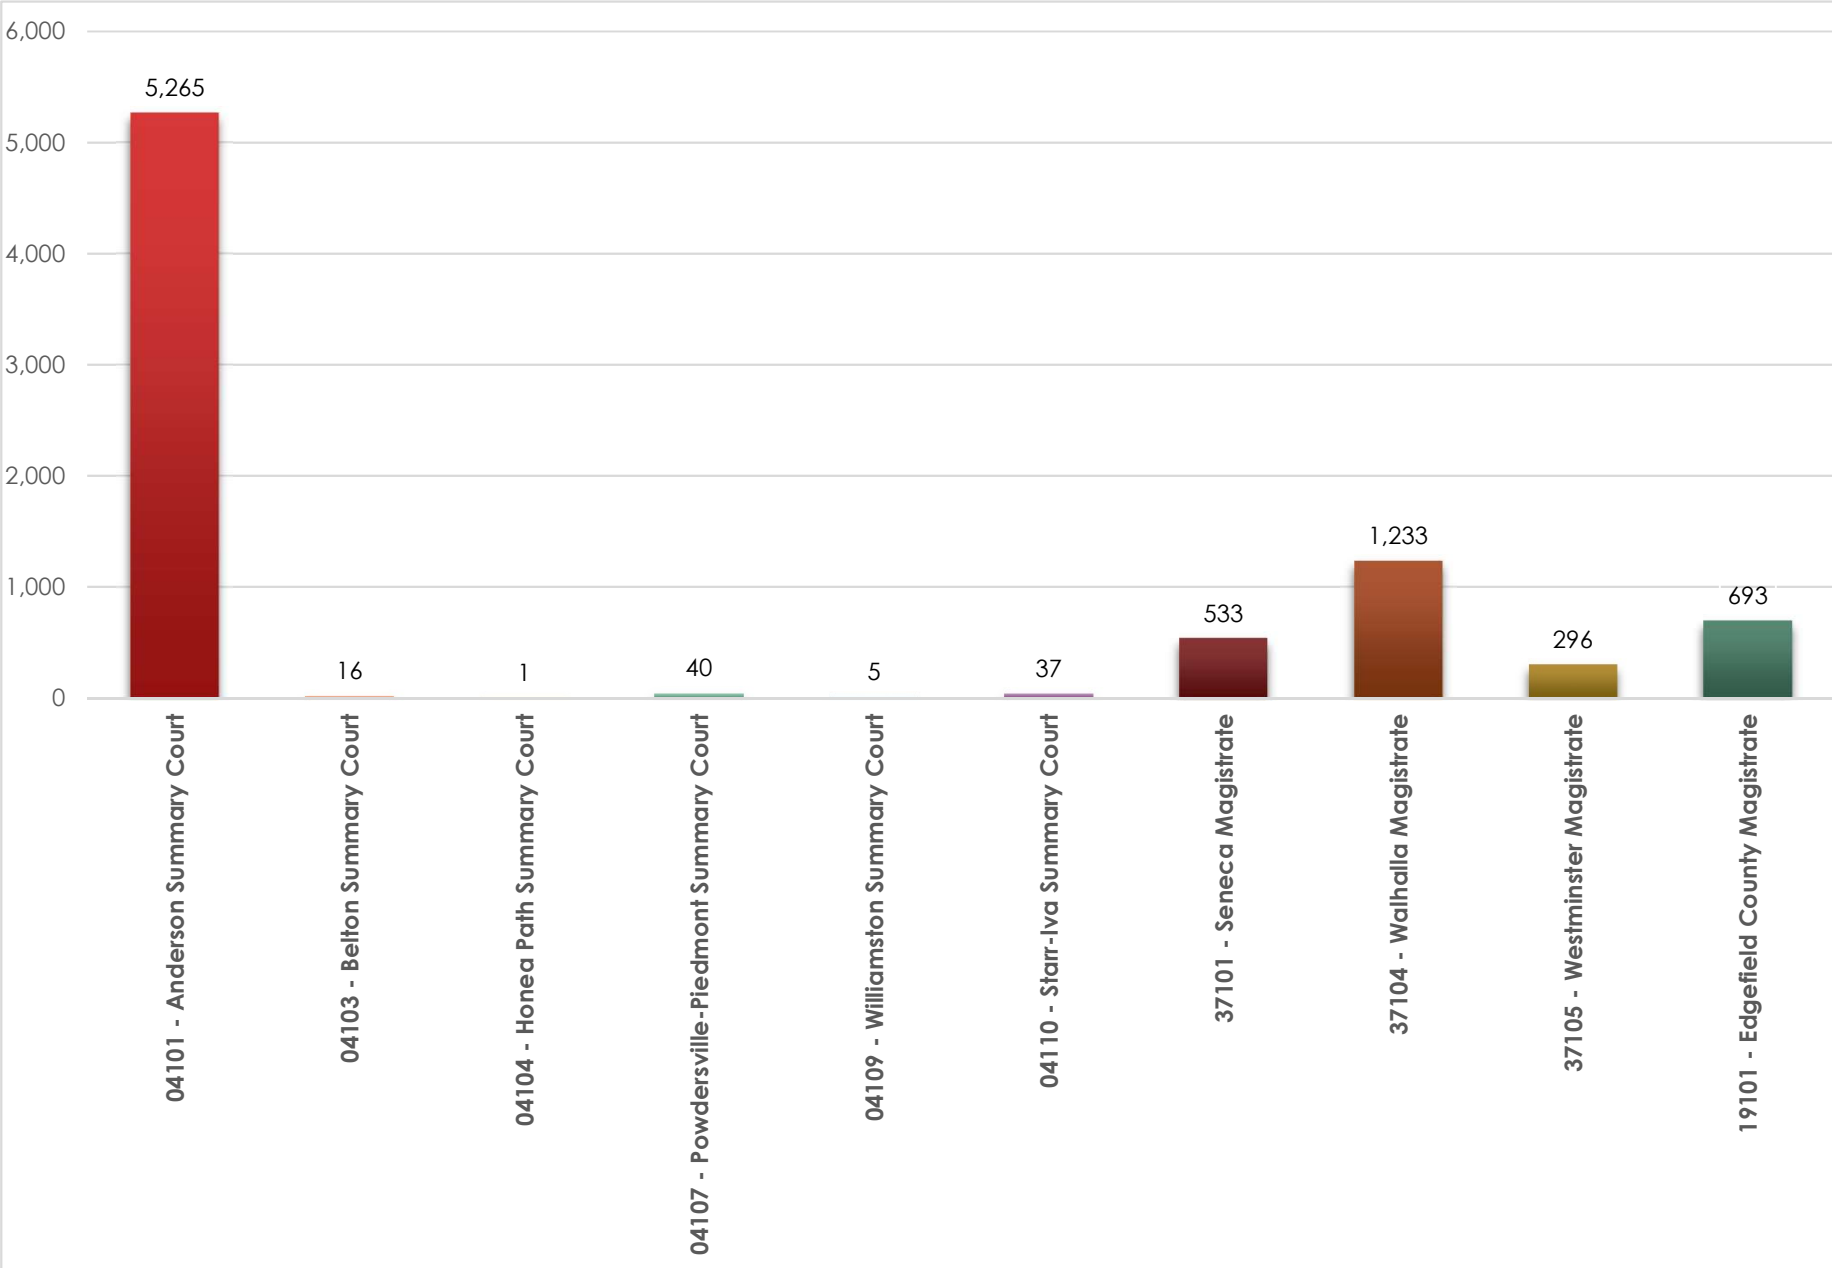

Magistrate Criminal and Traffic Cases Pending as of June 1st, 2024

Magistrate Criminal and Traffic Cases Pending as of June 1st, 2024

Magistrate Criminal and Traffic Cases Pending as of June 1st, 2024

Magistrate Criminal and Traffic Cases Pending as of June 1st, 2024

Magistrate Criminal and Traffic Cases Pending as of June 1st, 2024

Magistrate Criminal and Traffic Cases Pending as of June 1st, 2024