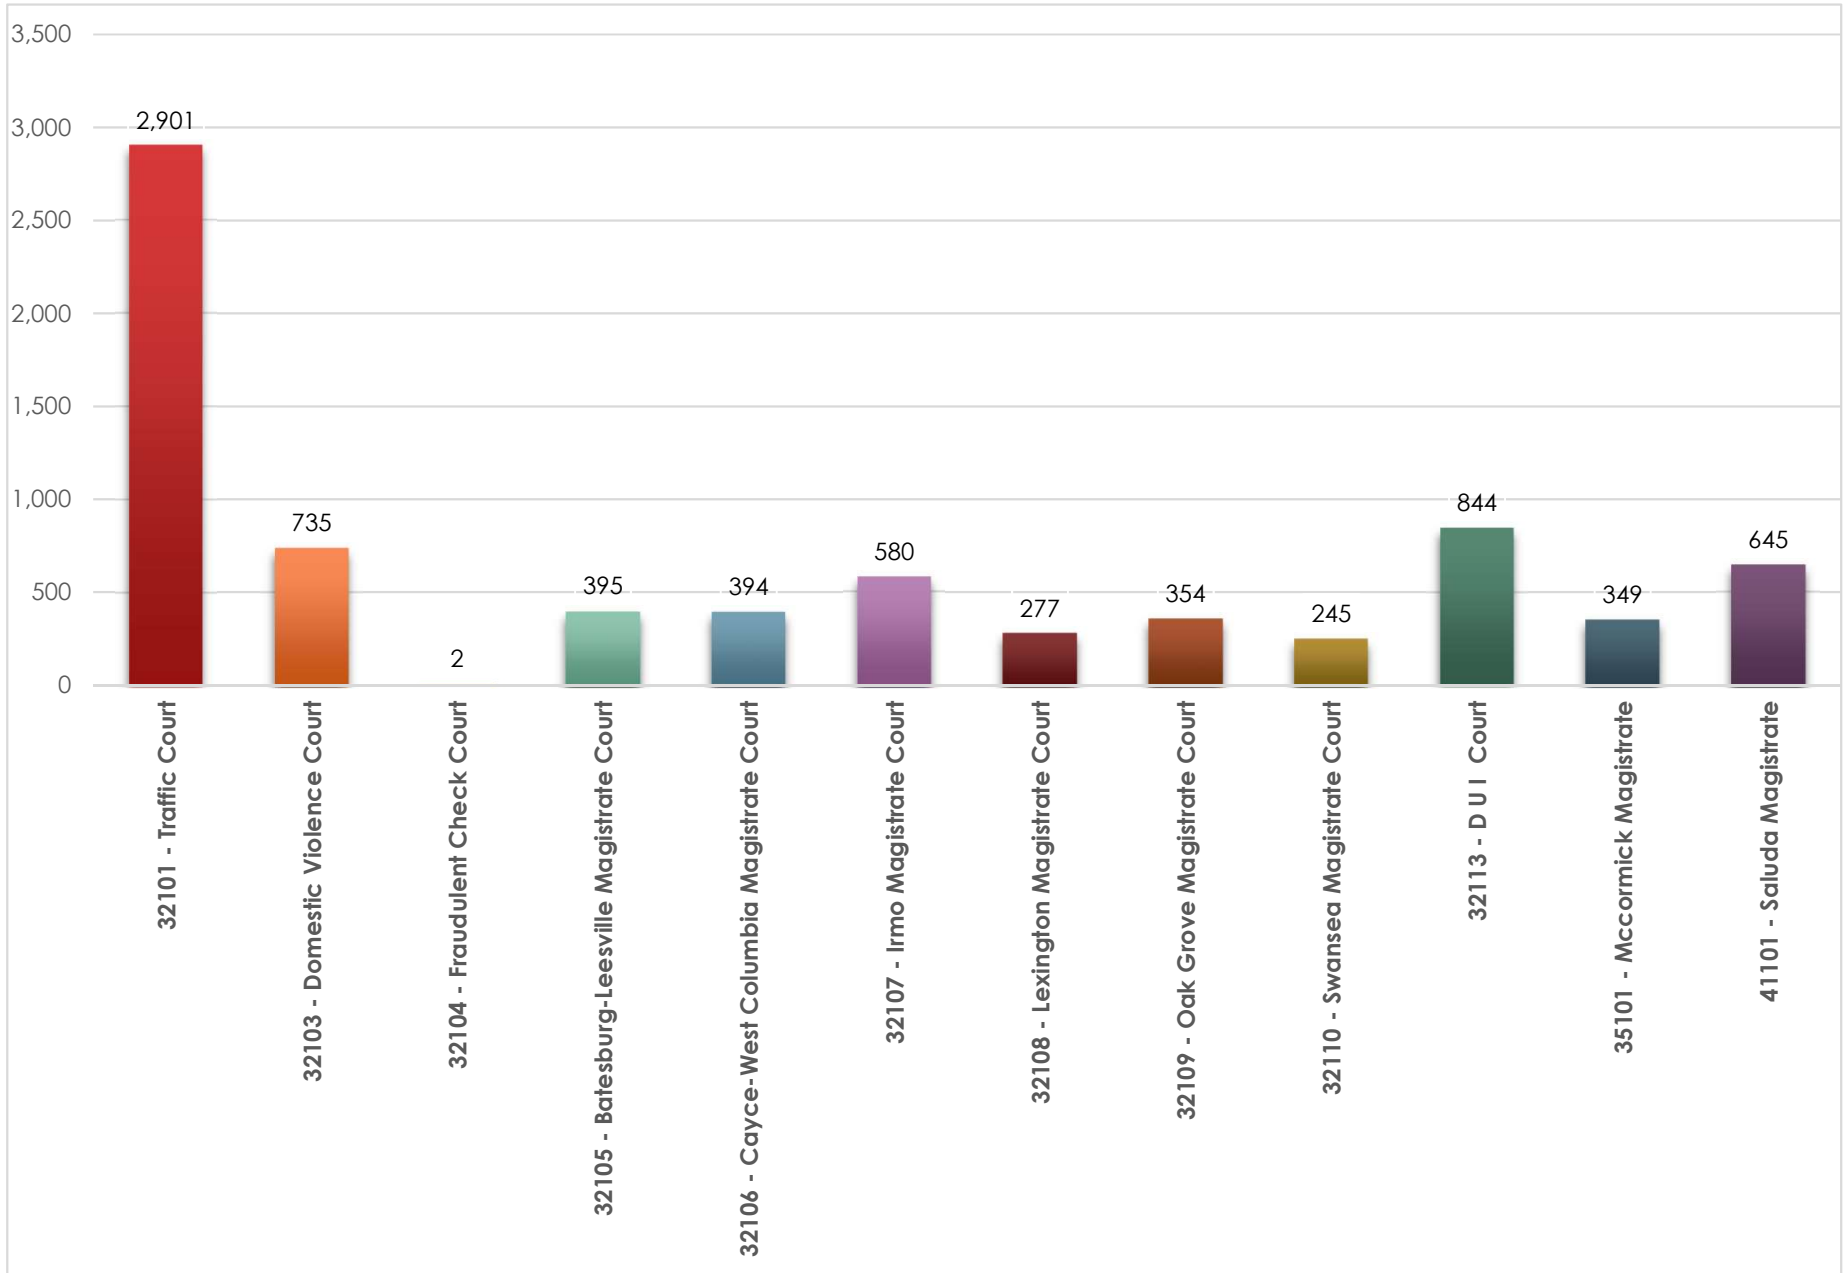

Magistrate Criminal and Traffic Cases Pending as of June 1st, 2024

Magistrate Criminal and Traffic Cases Pending as of June 1st, 2024

Magistrate Criminal and Traffic Cases Pending as of June 1st, 2024

Magistrate Criminal and Traffic Cases Pending as of June 1st, 2024

Magistrate Criminal and Traffic Cases Pending as of June 1st, 2024

Magistrate Criminal and Traffic Cases Pending as of June 1st, 2024