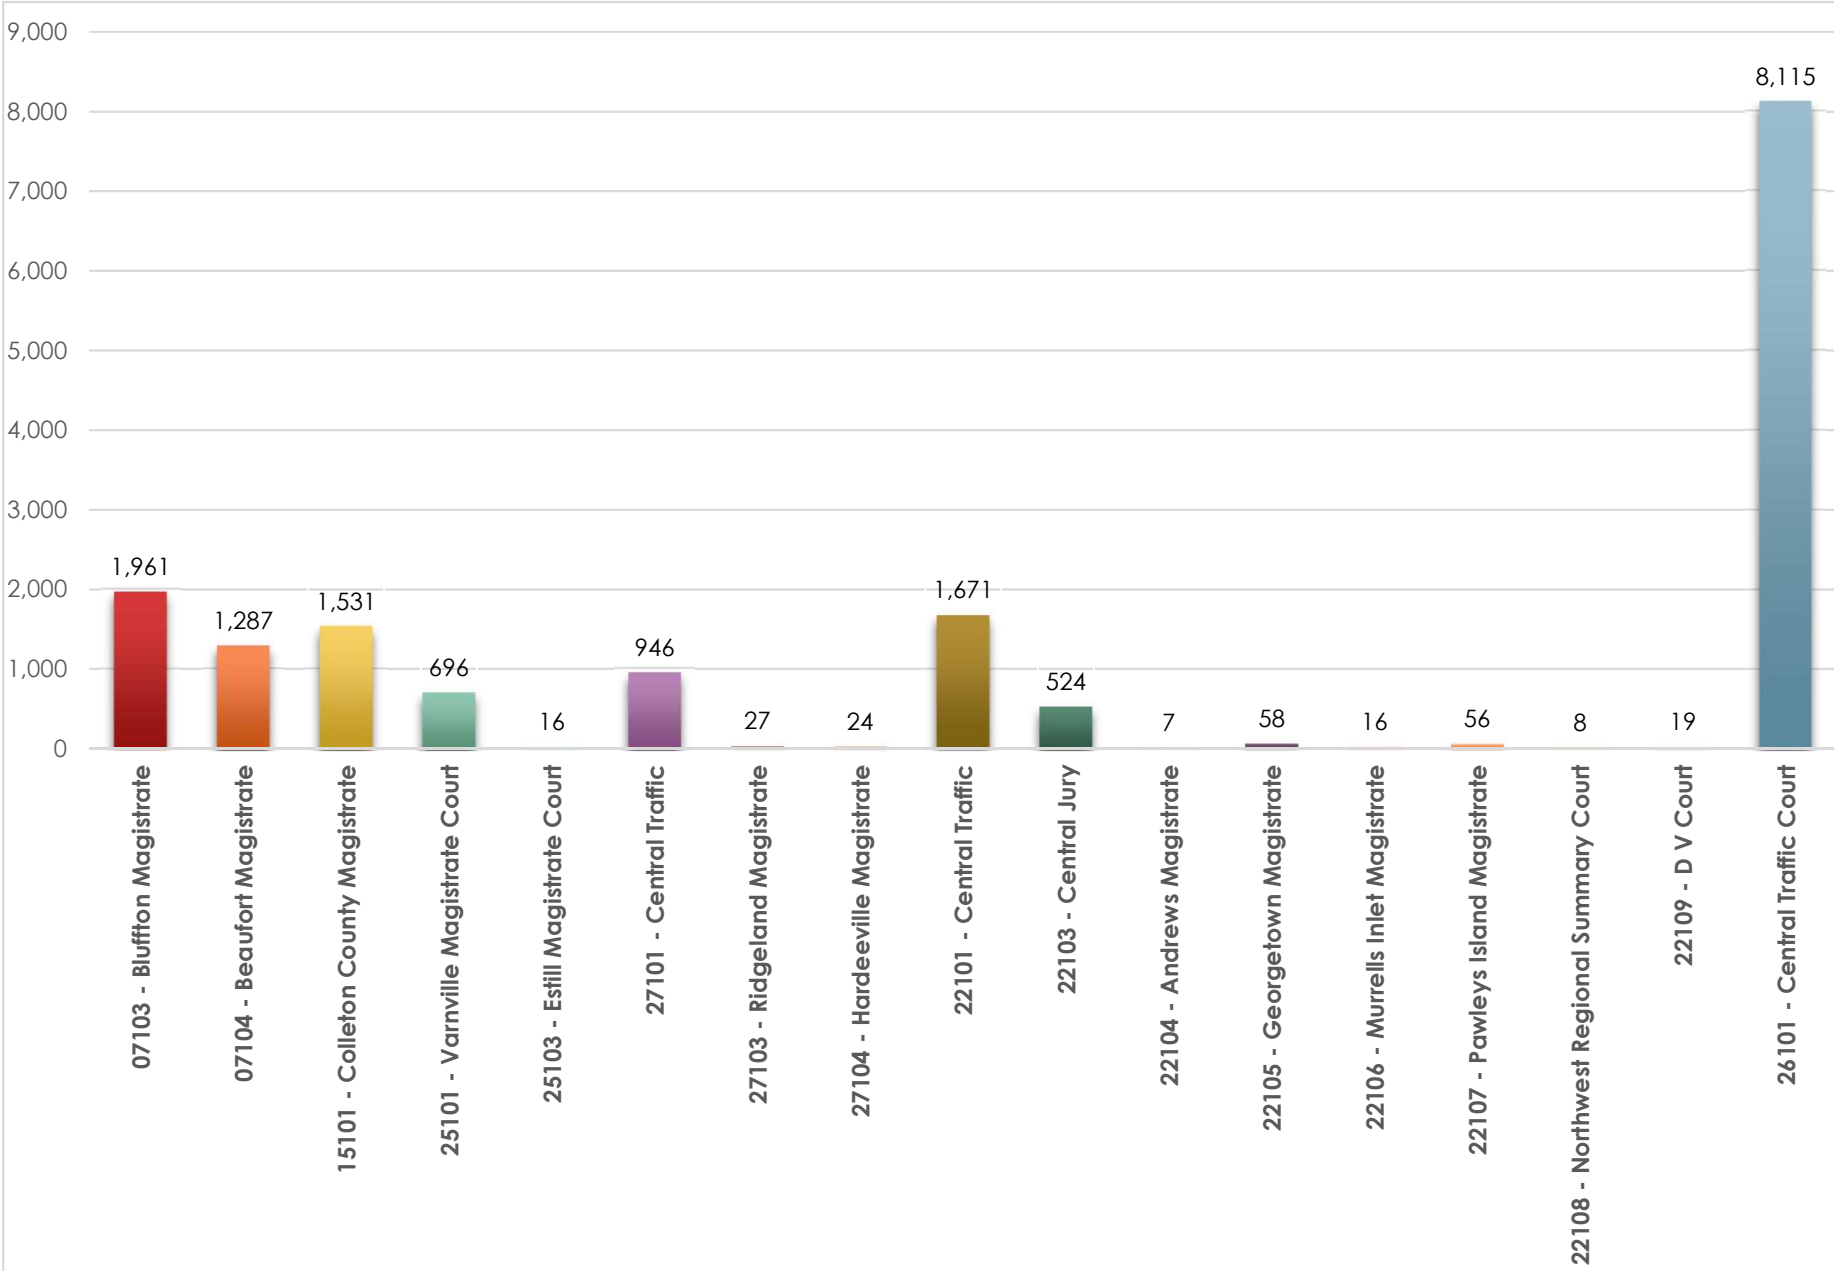

Magistrate Criminal and Traffic Cases Pending as of June 1st, 2024

Magistrate Criminal and Traffic Cases Pending as of June 1st, 2024

Magistrate Criminal and Traffic Cases Pending as of June 1st, 2024

Magistrate Criminal and Traffic Cases Pending as of June 1st, 2024

Magistrate Criminal and Traffic Cases Pending as of June 1st, 2024

Magistrate Criminal and Traffic Cases Pending as of June 1st, 2024