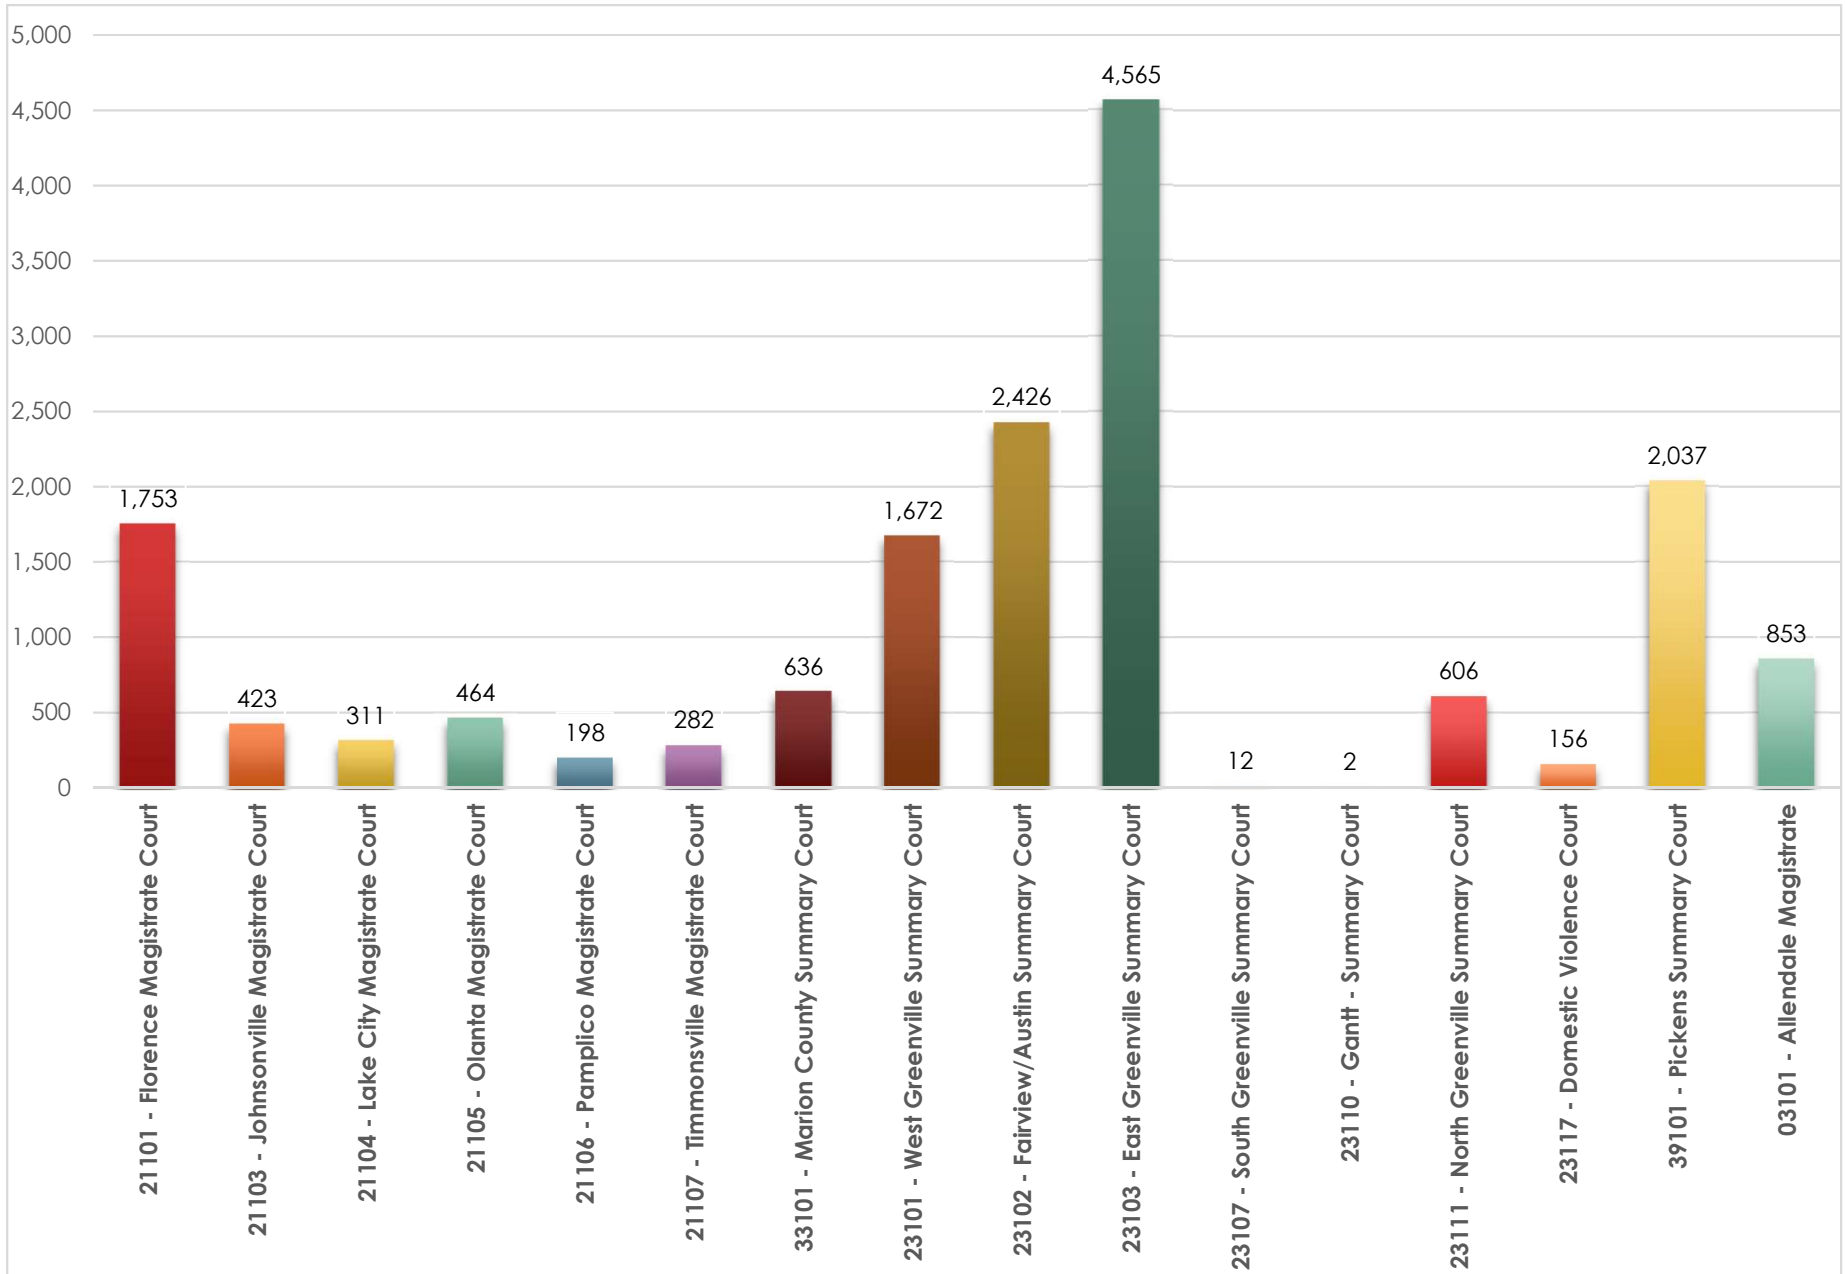

Magistrate Criminal and Traffic Cases Pending as of June 1st, 2024

Magistrate Criminal and Traffic Cases Pending as of June 1st, 2024

Magistrate Criminal and Traffic Cases Pending as of June 1st, 2024

Magistrate Criminal and Traffic Cases Pending as of June 1st, 2024

Magistrate Criminal and Traffic Cases Pending as of June 1st, 2024

Magistrate Criminal and Traffic Cases Pending as of June 1st, 2024