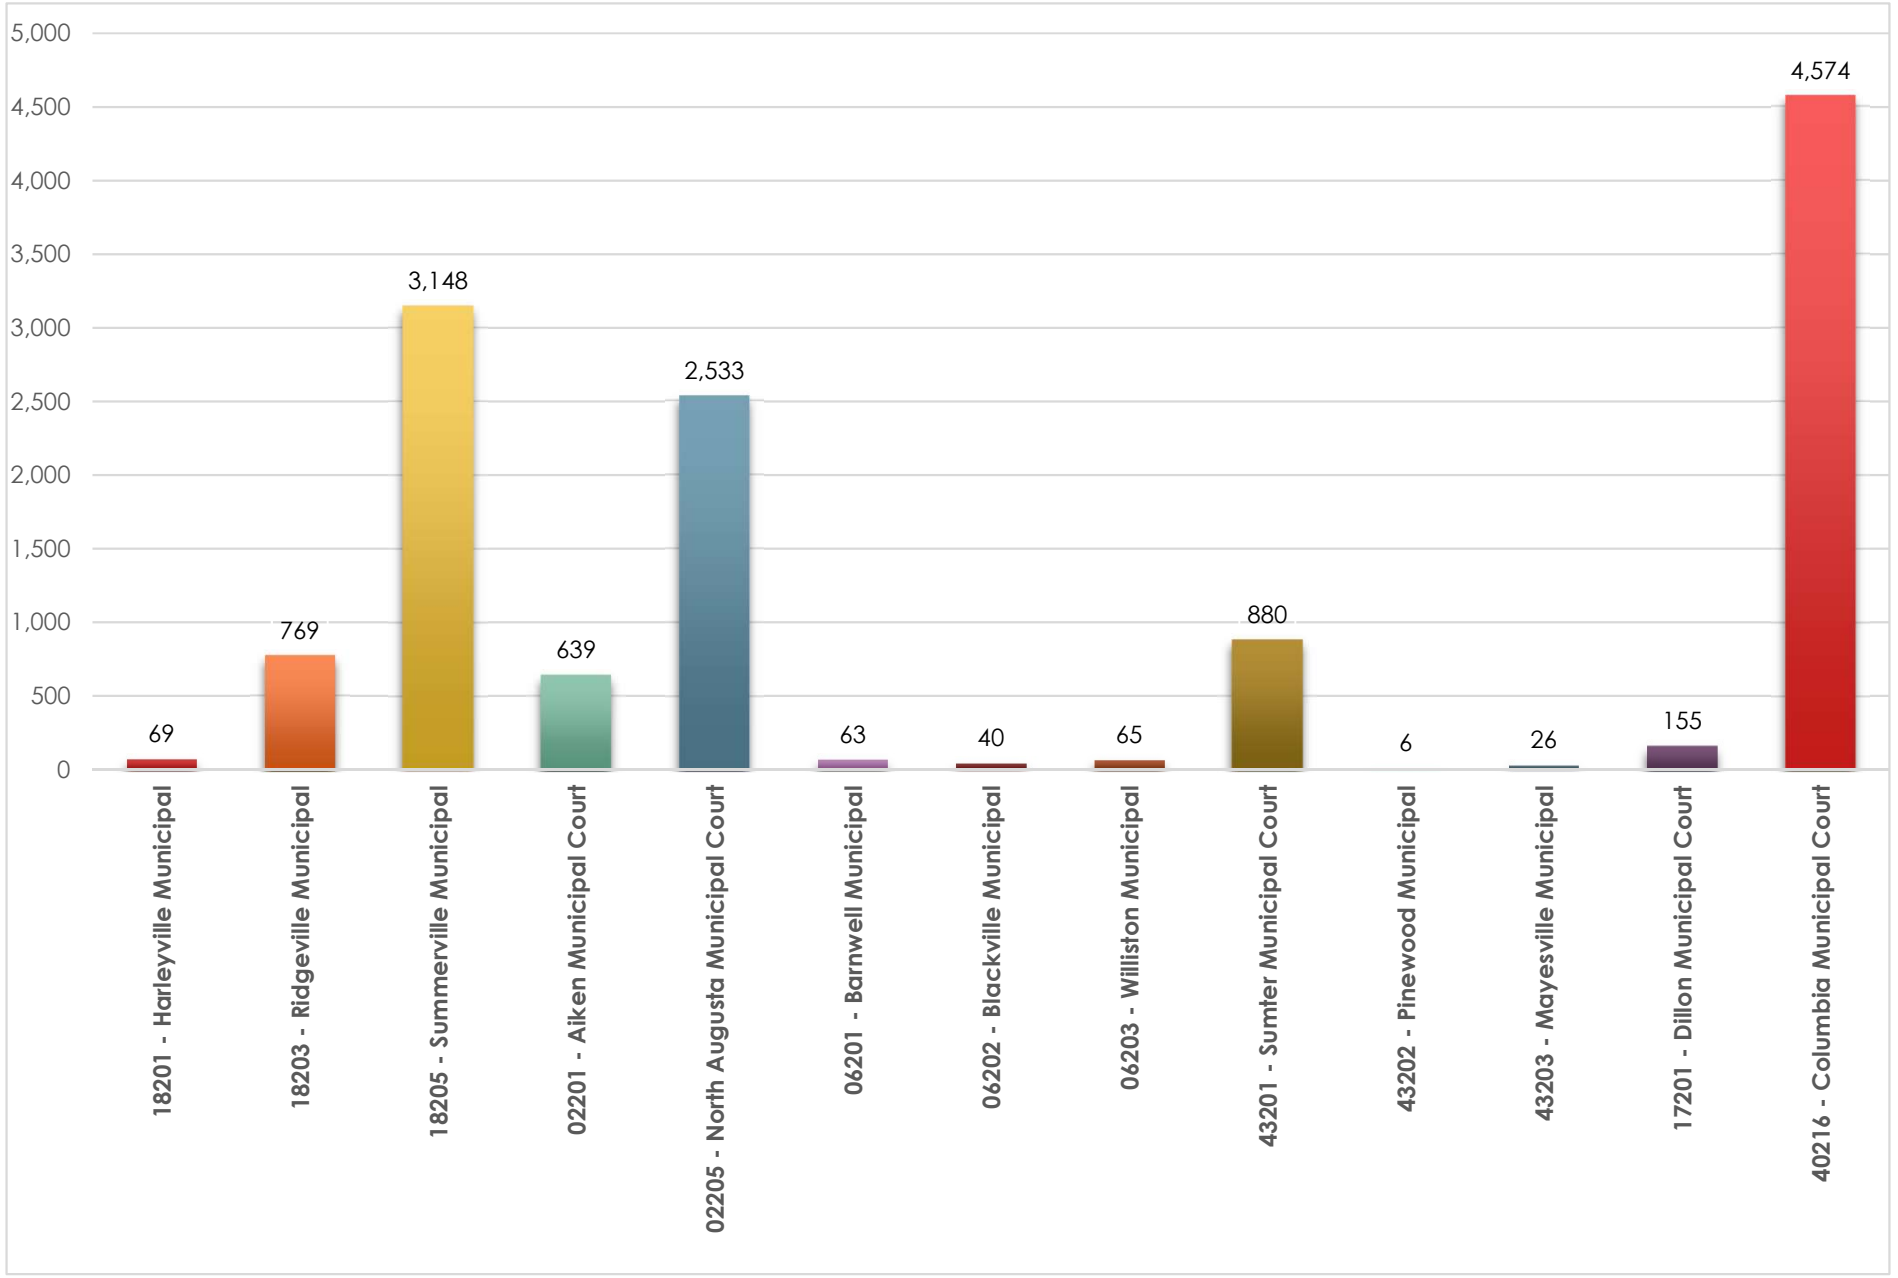

Municipal Criminal and Traffic Cases Pending as of June 1st, 2024

Municipal Criminal and Traffic Cases Pending as of June 1st, 2024

Municipal Criminal and Traffic Cases Pending as of June 1st, 2024

Municipal Criminal and Traffic Cases Pending as of June 1st, 2024