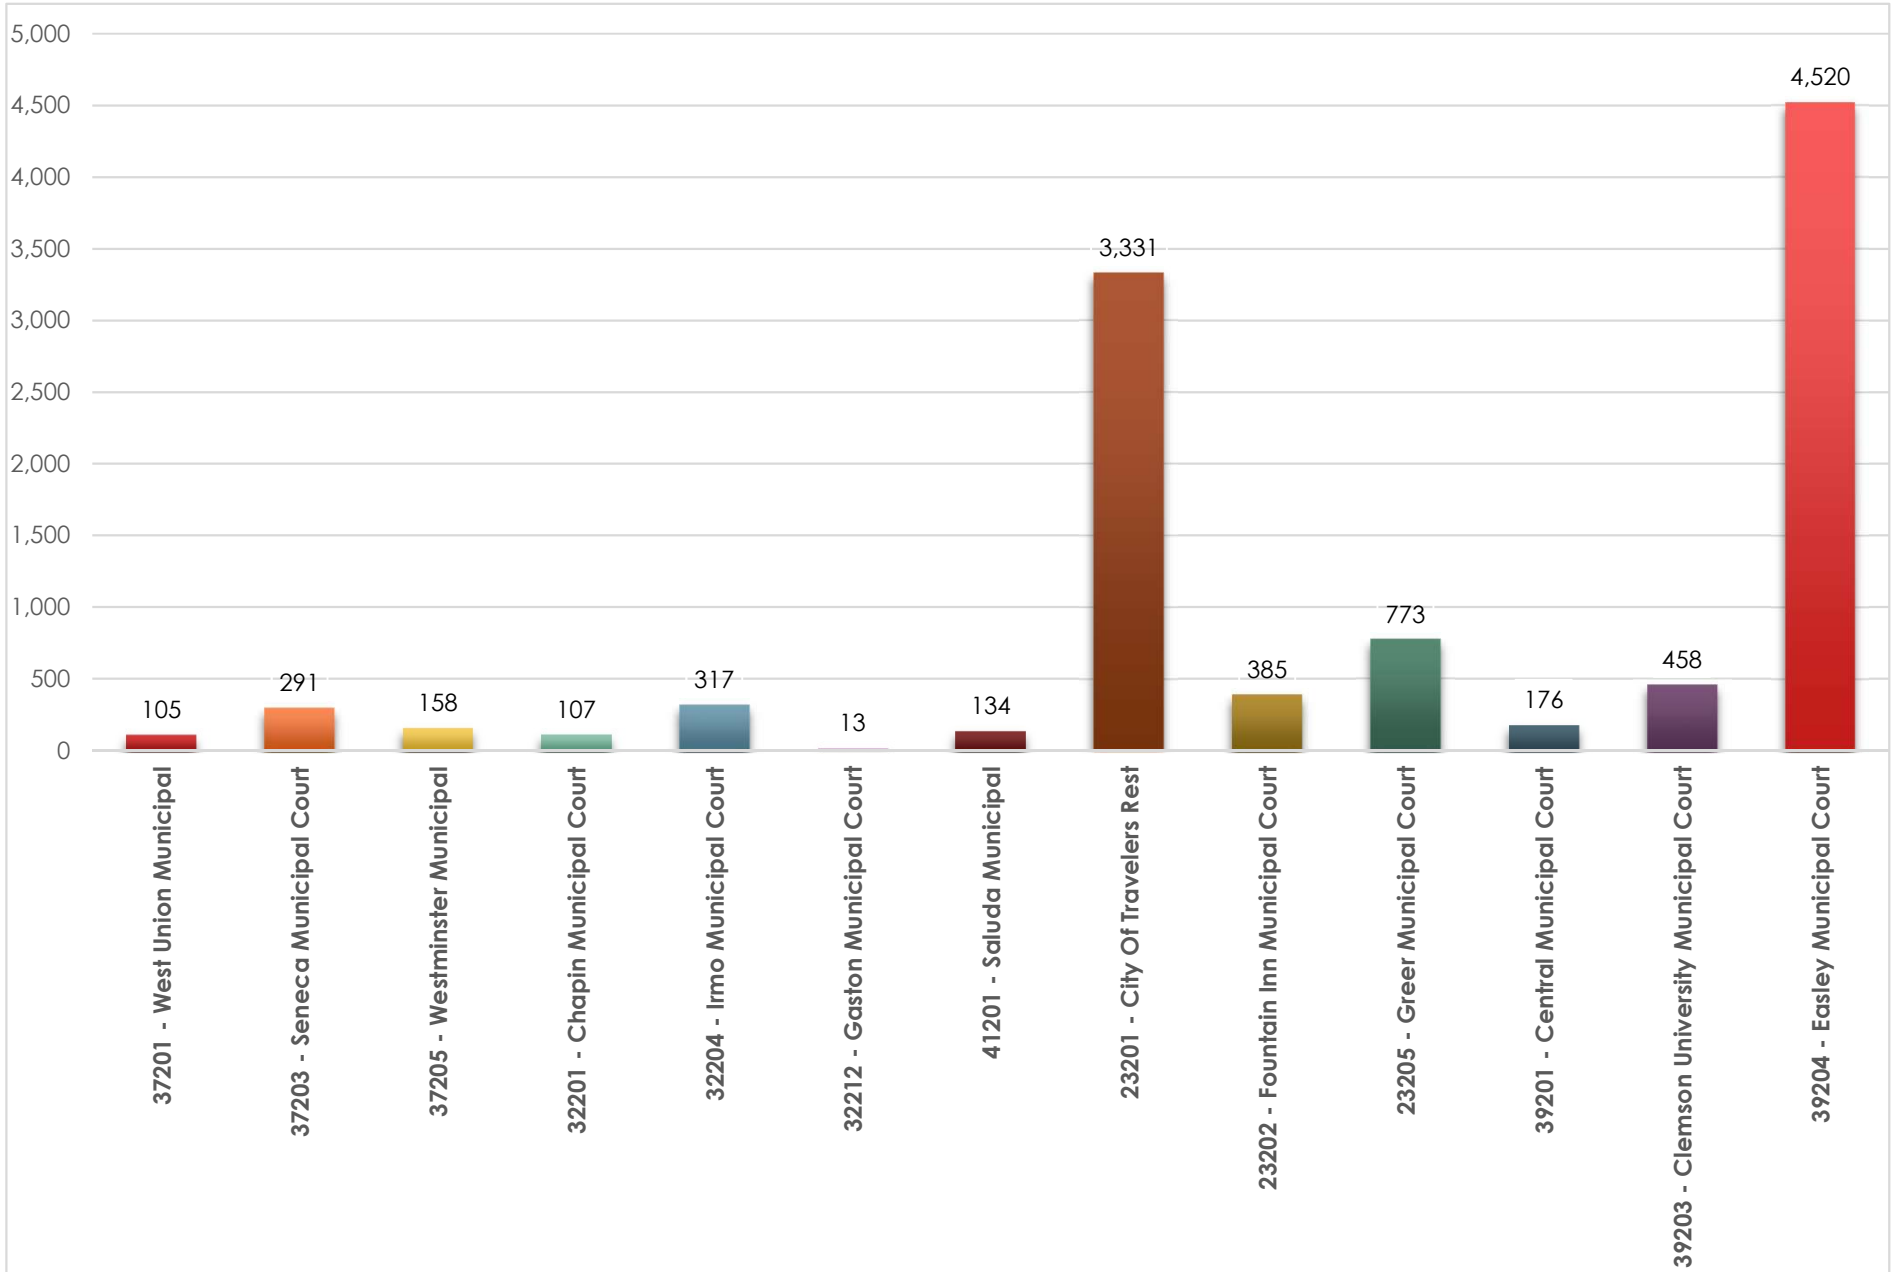

Municipal Criminal and Traffic Cases Pending as of June 1st, 2024

Municipal Criminal and Traffic Cases Pending as of June 1st, 2024

Municipal Criminal and Traffic Cases Pending as of June 1st, 2024

Municipal Criminal and Traffic Cases Pending as of June 1st, 2024