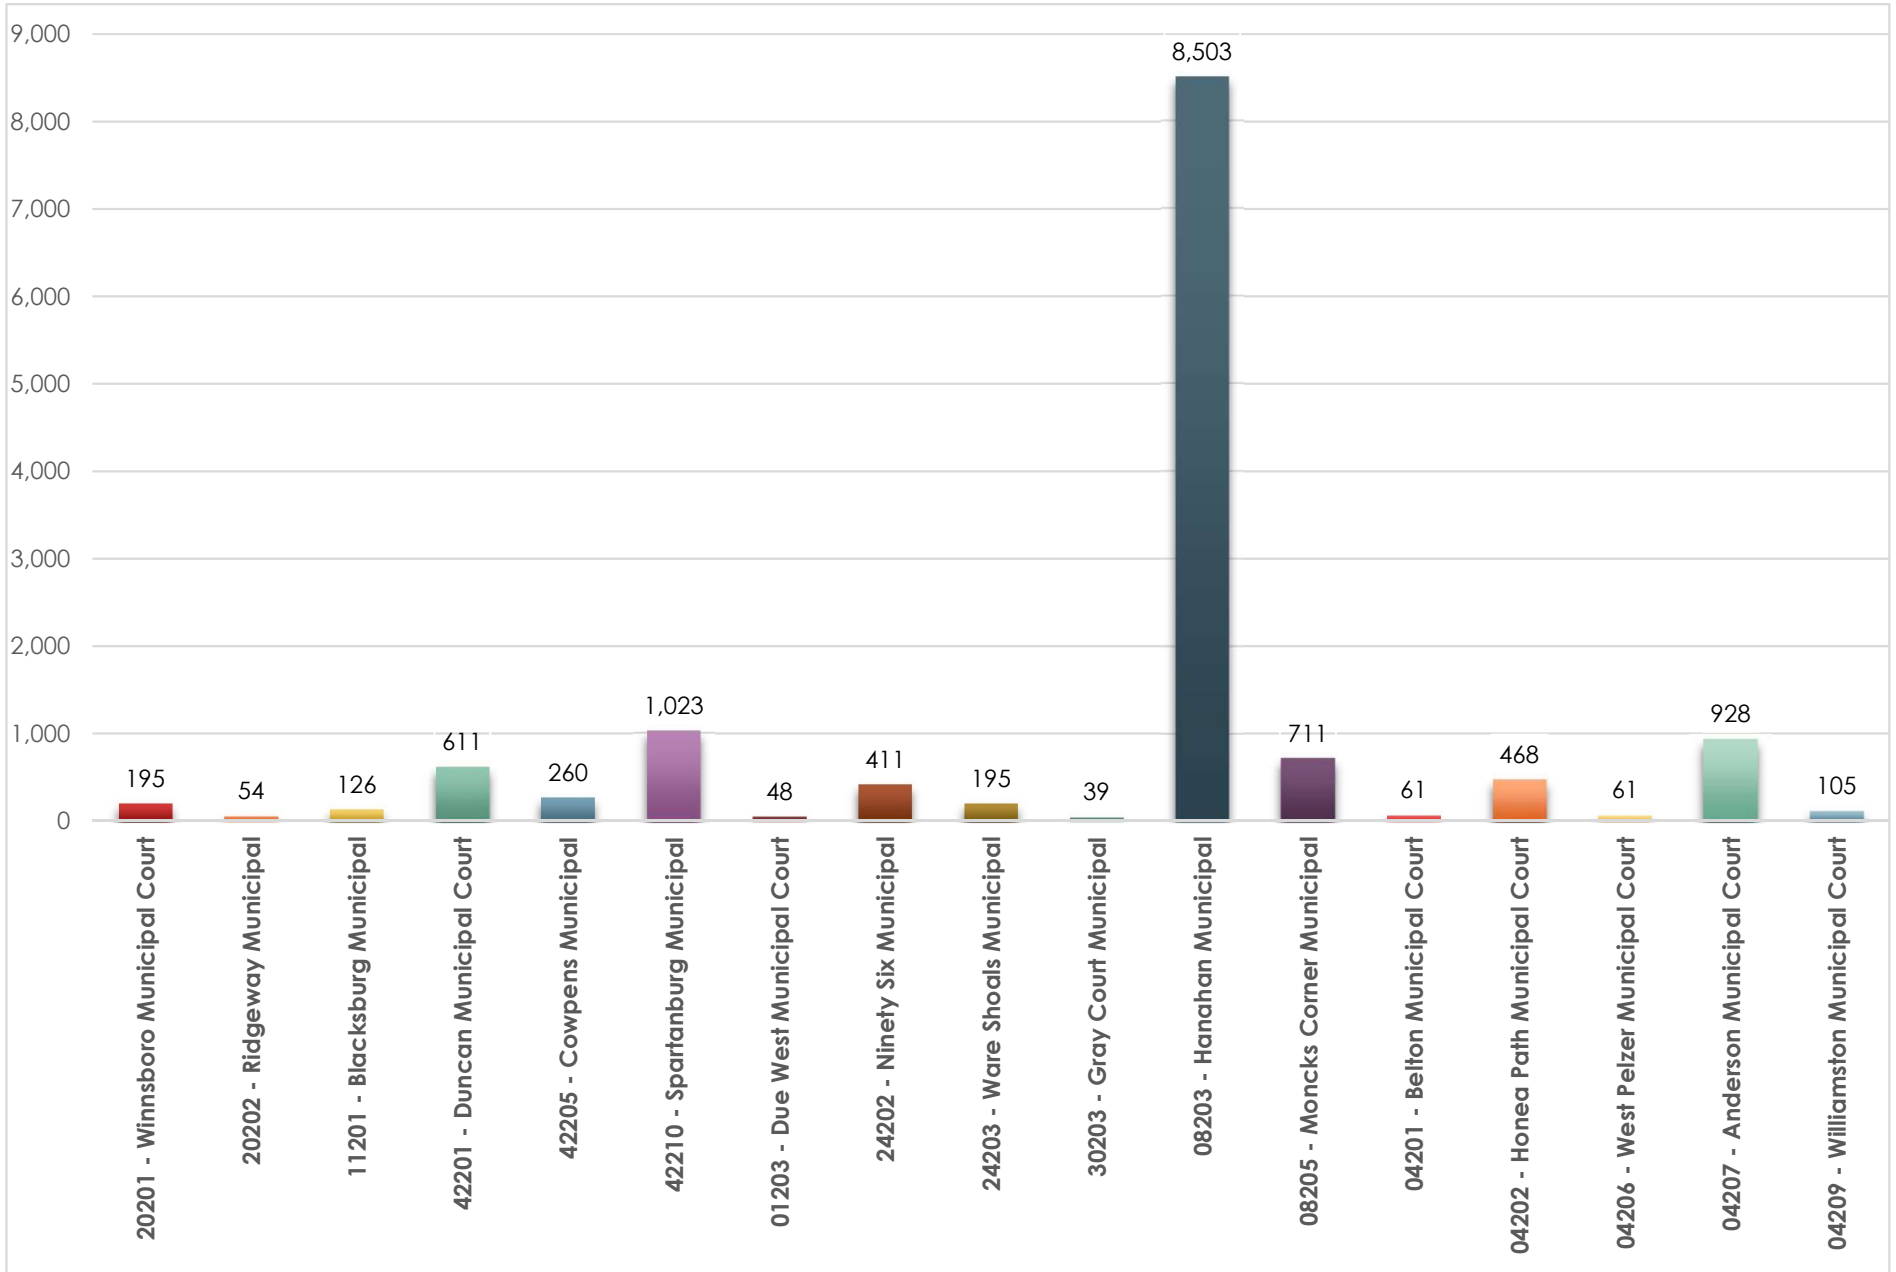

Municipal Criminal and Traffic Cases Pending as of June 1st, 2024

Municipal Criminal and Traffic Cases Pending as of June 1st, 2024

Municipal Criminal and Traffic Cases Pending as of June 1st, 2024

Municipal Criminal and Traffic Cases Pending as of June 1st, 2024