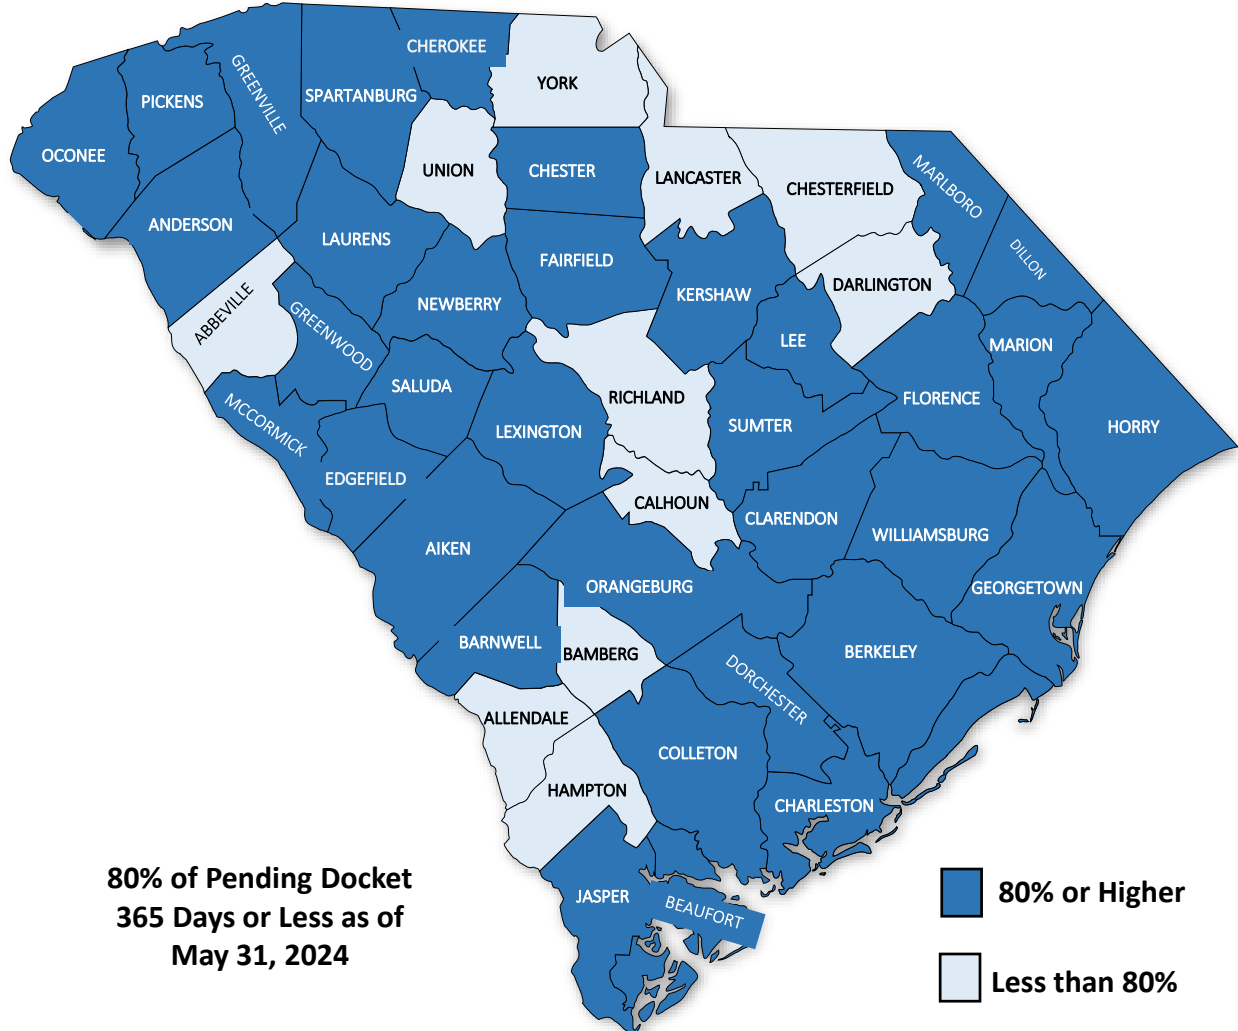

South Carolina / Family Court Circuits Meeting Benchmark

South Carolina / Family Court Counties Meeting Benchmark

0% 20% 40% 60% 80% 100%

Run date June 5, 2024