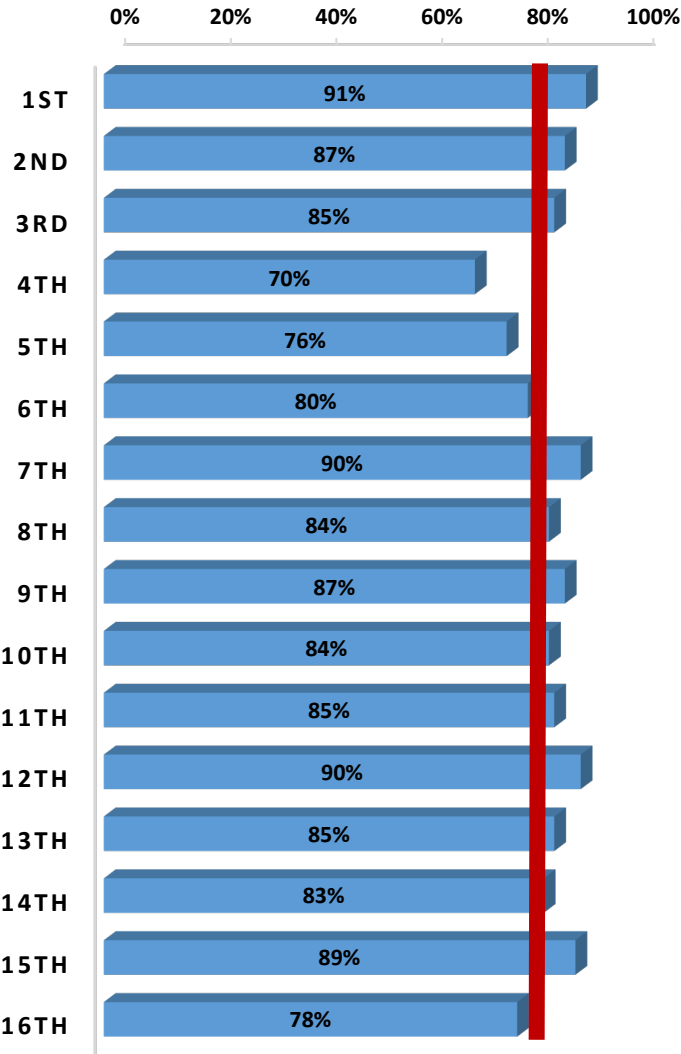

South Carolina / Family Court Circuits Meeting Benchmark

South Carolina / Family Court Counties Meeting Benchmark

0% 20% 40% 60% 80% 100%

Run date June 5, 2024