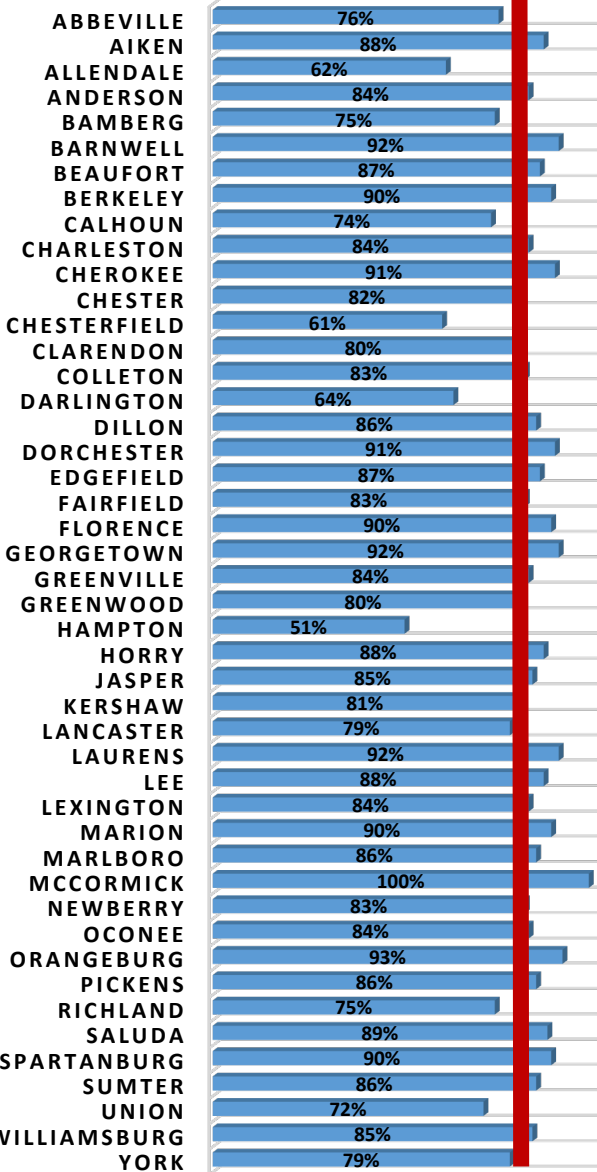

South Carolina / Family Court Circuits Meeting Benchmark

South Carolina / Family Court Counties Meeting Benchmark

0% 20% 40% 60% 80% 100%

Run date June 5, 2024