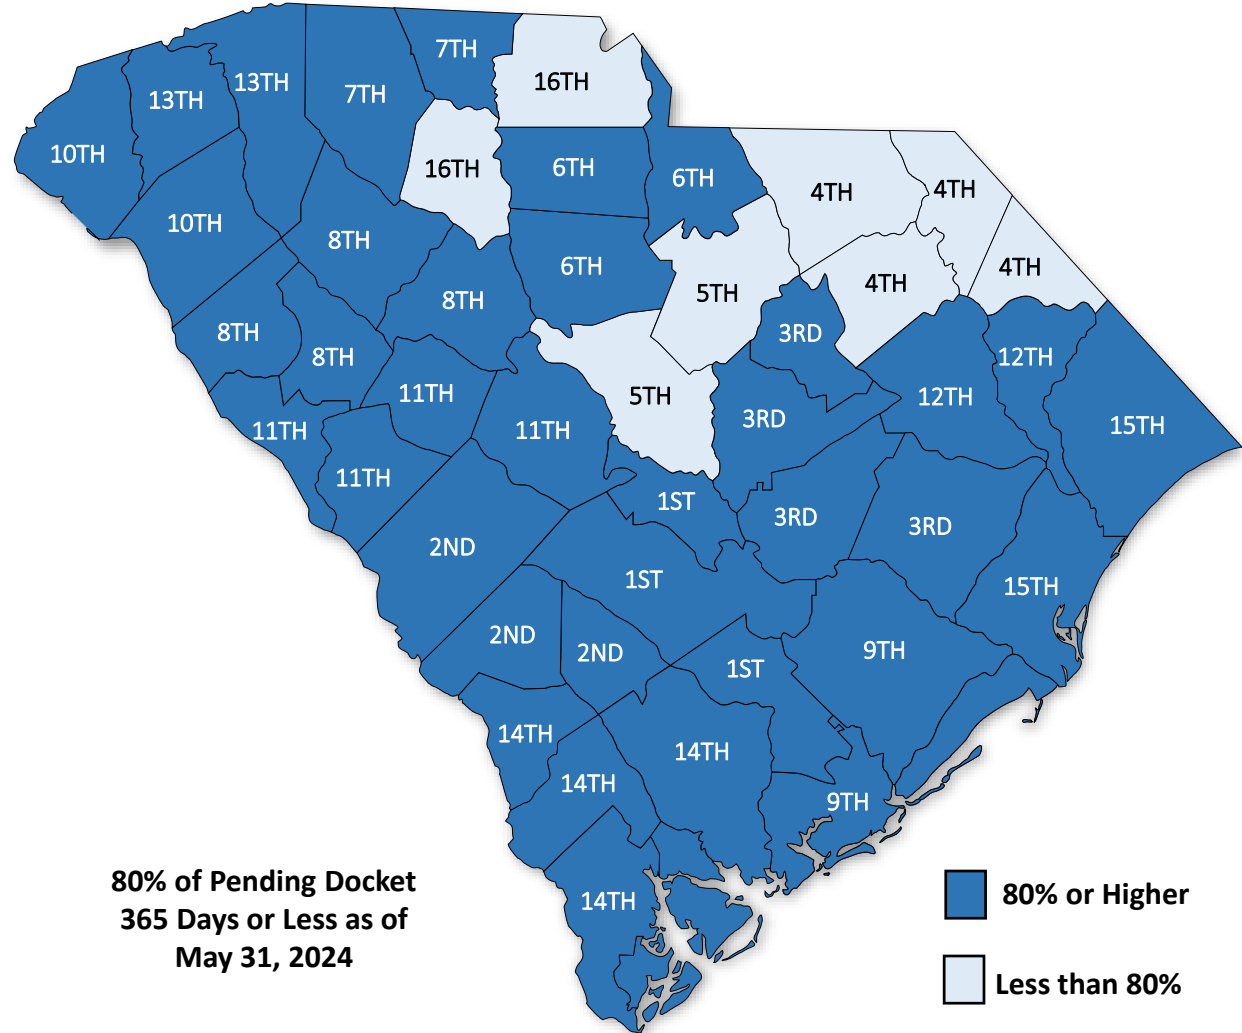

South Carolina / Family Court Circuits Meeting Benchmark

South Carolina / Family Court Counties Meeting Benchmark

0% 20% 40% 60% 80% 100%

Run date June 5, 2024